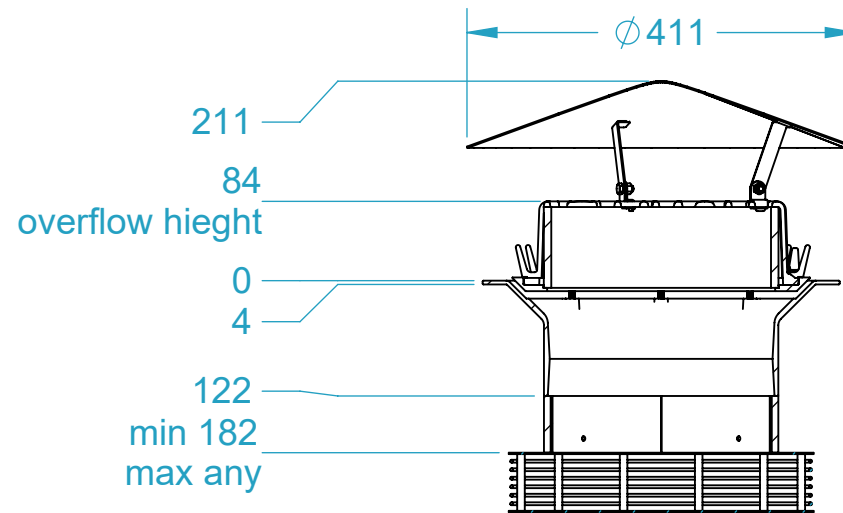

AQUAKNIGHT INDUSTRIES		
CODE	NAME	DN
3100.405.2	RD225 RD Overflow with Hat SS	225x225

SECTION K-K