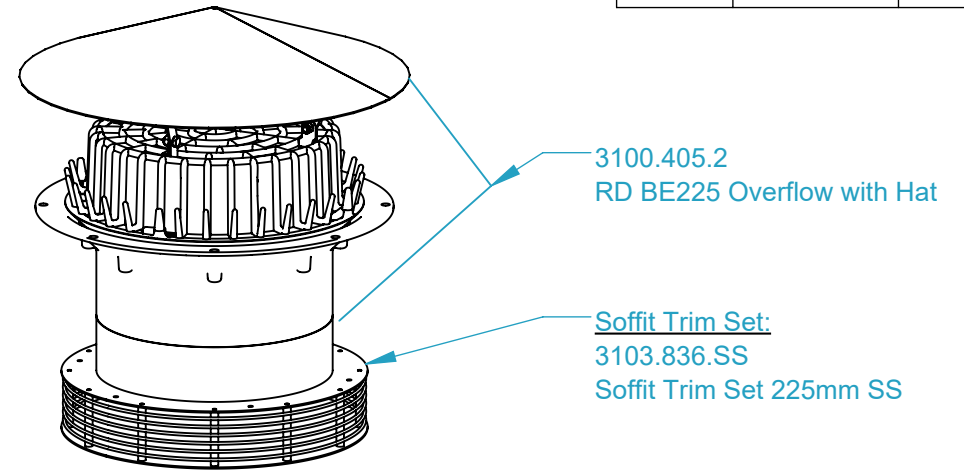

AQUAKNIGHT INDUSTRIES		
CODE	NAME	DN
3100.405.2	RD225 RD Overflow with Hat SS	225x225

SECTION K-K