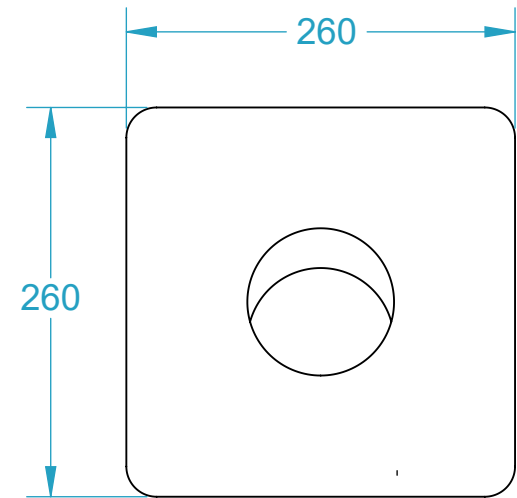

**AQUAKNIGHT INDUSTRIES**

CODE	NAME	DN
2500.312	Overflow Round 100 Ali	100
2500.312XL	Overflow Round 100x500 Ali	100
2500.313	Overflow Round 100 SS316	100
2500.313XL	Overflow Round 100x500 SS316	100

SECTION T-T