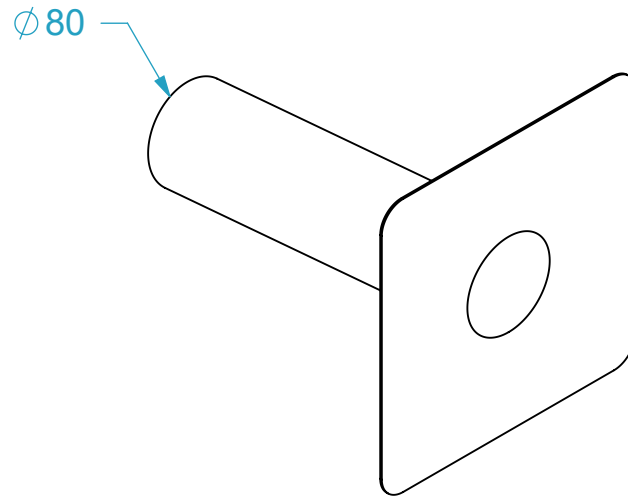

**AQUAKNIGHT INDUSTRIES**

CODE	NAME	DN
2500.212	Overflow Round 80 Ali	80
2500.212XL	Overflow Round 80x500 Ali	80
2500.213	Overflow Round 80 SS316	80
2500.213XL	Overflow Round 80x500 SS316	80

SECTION V-V