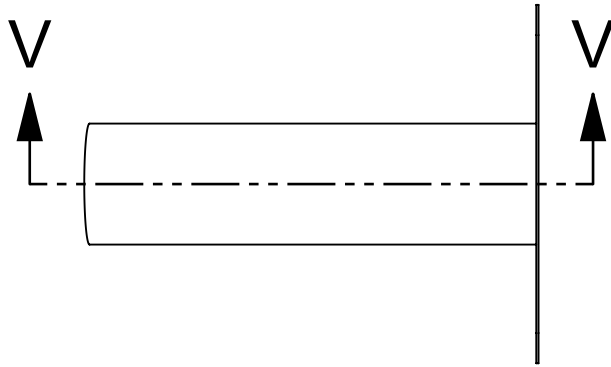

**AQUAKNIGHT INDUSTRIES**

CODE	NAME	DN
2500.212	Overflow Round 80 Ali	80
2500.212XL	Overflow Round 80x500 Ali	80
2500.213	Overflow Round 80 SS316	80
2500.213XL	Overflow Round 80x500 SS316	80

SECTION V-V