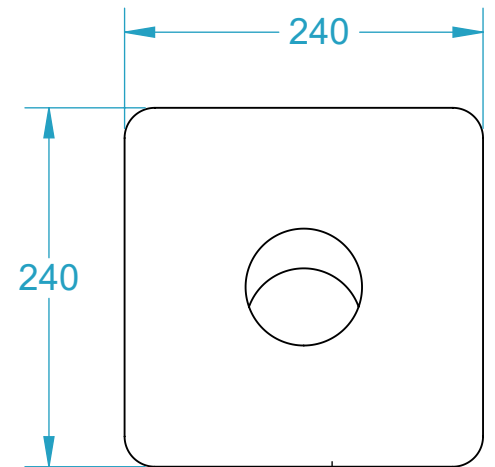

**AQUAKNIGHT INDUSTRIES**

CODE	NAME	DN
2500.212	Overflow Round 80 Ali	80
2500.212XL	Overflow Round 80x500 Ali	80
2500.213	Overflow Round 80 SS316	80
2500.213XL	Overflow Round 80x500 SS316	80

SECTION V-V