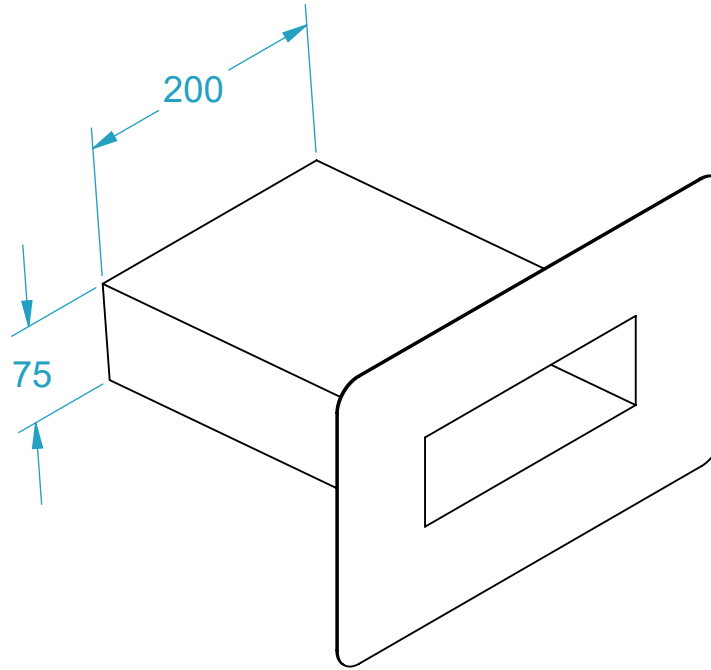

AQUAKNIGHT INDUSTRIES

CODE	NAME	DN
2400.312	Overflow 200x75 Ali	150
2400.312XL	Overflow 200x75x500 Ali	150
2400.313	Overflow 200x75 SS316	150
2400.313XL	Overflow 200x75x500 SS316	150

SECTION N-N