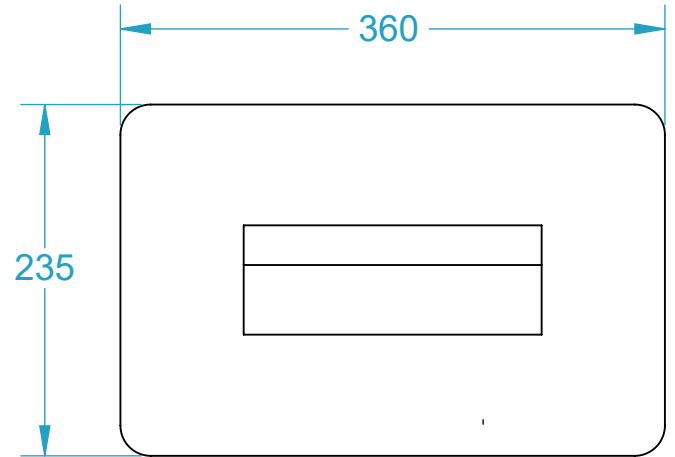

AQUAKNIGHT INDUSTRIES

CODE	NAME	DN
2400.312	Overflow 200x75 Ali	150
2400.312XL	Overflow 200x75x500 Ali	150
2400.313	Overflow 200x75 SS316	150
2400.313XL	Overflow 200x75x500 SS316	150

SECTION N-N