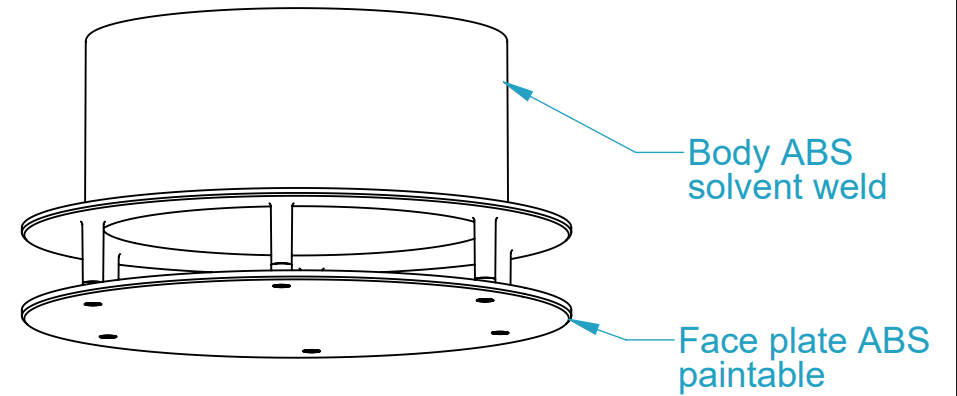

CODE	NAME	DN
3103.825	Soffit Trim Set 150mm	150x150

SECTION G-G