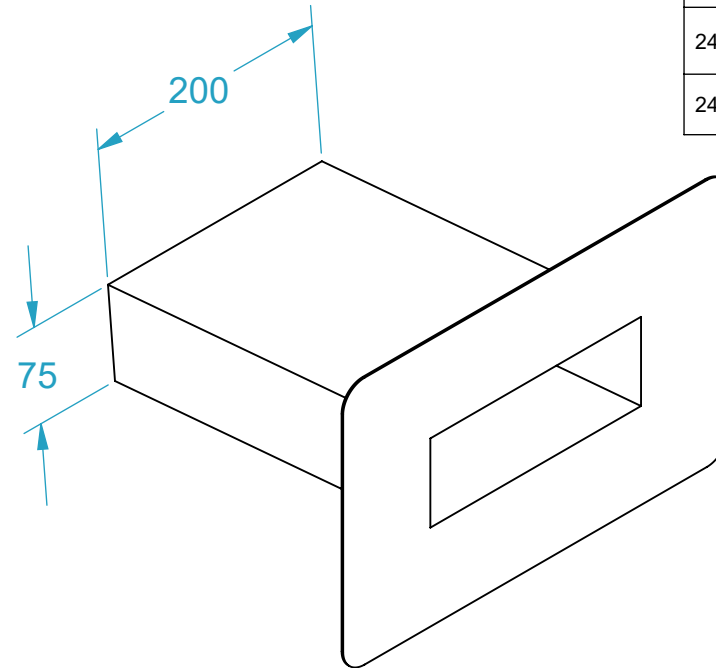

**AQUAKNIGHT INDUSTRIES**

CODE	NAME	DN
2400.312	Overflow 200x75 Ali	150
2400.313	Overflow 200x75 SS316	150

SECTION N-N