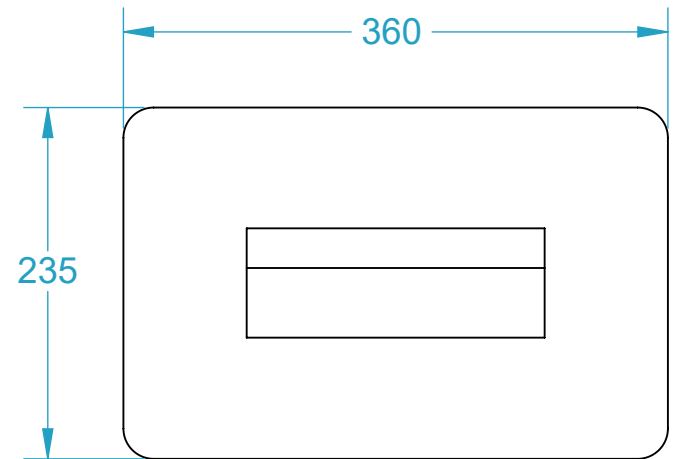

**AQUAKNIGHT INDUSTRIES**

CODE	NAME	DN
2400.312	Overflow 200x75 Ali	150
2400.313	Overflow 200x75 SS316	150

SECTION N-N