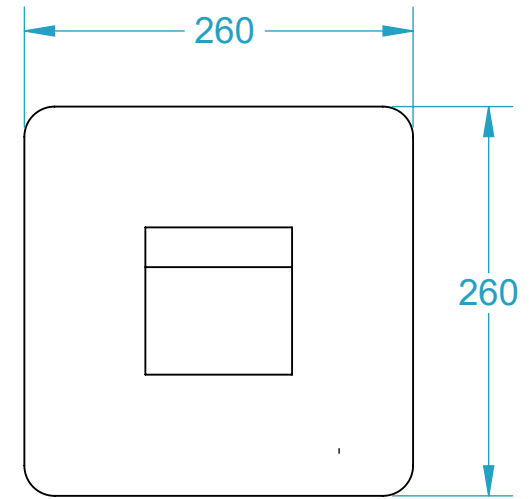

AQUAKNIGHT INDUSTRIES

CODE	NAME	DN
2400.212	Overflow 100x100 Ali	100
2400.213	Overflow 100x100 SS316	100

SECTION P-P