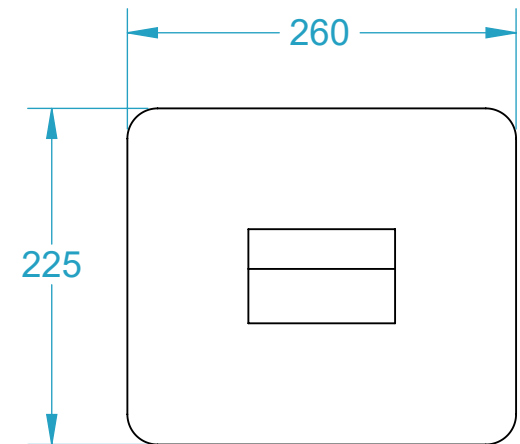

AQUAKNIGHT INDUSTRIES

CODE	NAME	DN
2400.112	Overflow 100x65 Ali	80
2400.113	Overflow 100x65 SS316	80

SECTION U-U