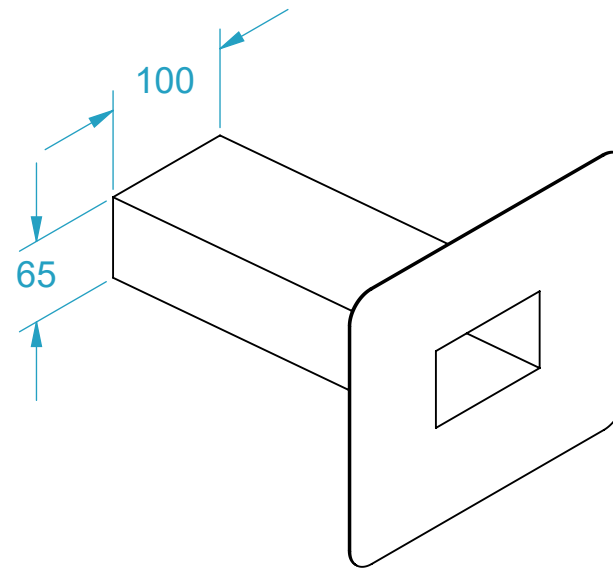

AQUAKNIGHT INDUSTRIES

CODE	NAME	DN
2400.112	Overflow 100x65 Ali	80
2400.113	Overflow 100x65 SS316	80

SECTION U-U