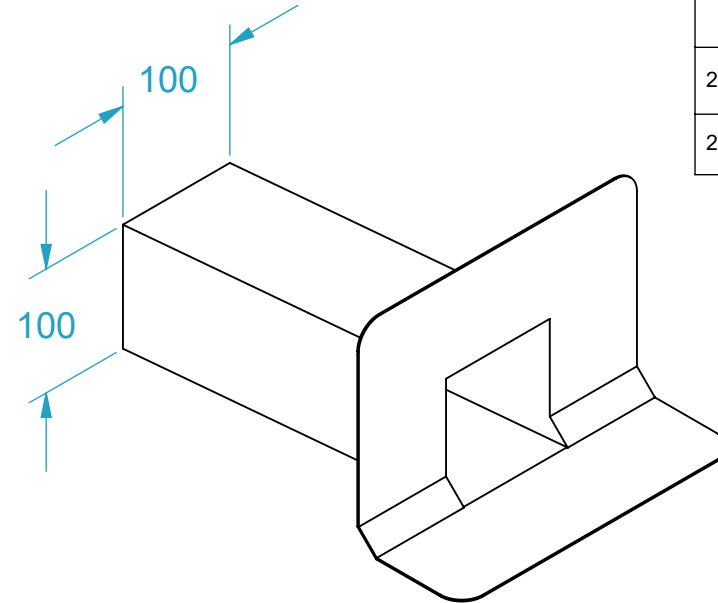

AQUAKNIGHT INDUSTRIES

CODE	NAME	DN
2300.212	Scupper Cha 100x100 Ali	100
2300.213	Scupper Cha 100x100 SS316	100

SECTION F-F