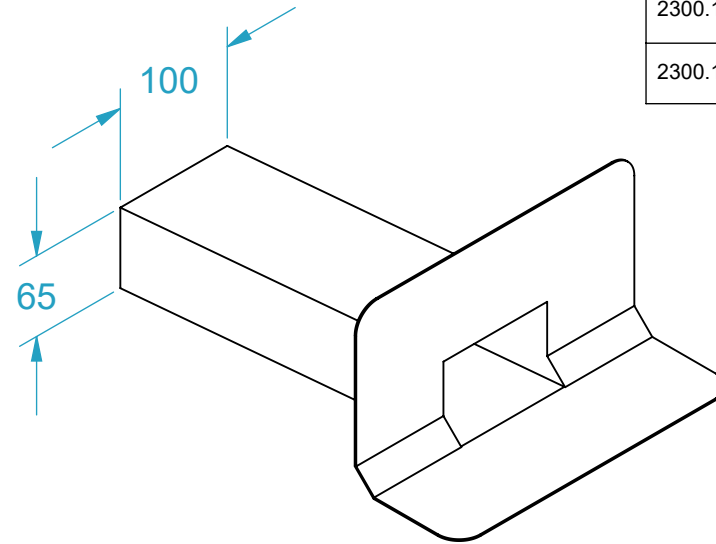

AQUAKNIGHT INDUSTRIES

CODE	NAME	DN
2300.112	Scupper Cha 100x65 Ali	80
2300.113	Scupper Cha 100x65 SS316	80

SECTION J-J