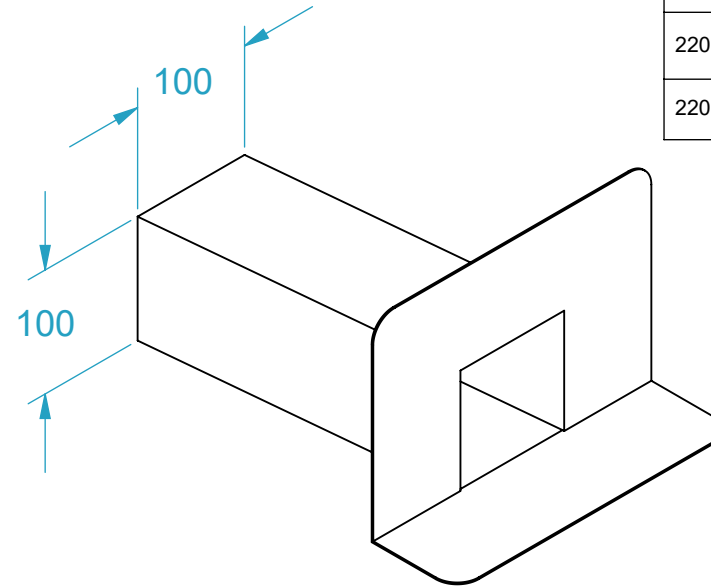

AQUAKNIGHT INDUSTRIES

CODE	NAME	DN
2200.212	Scupper 100x100 Ali	100
2200.213	Scupper 100x100 SS316	100

SECTION G-G