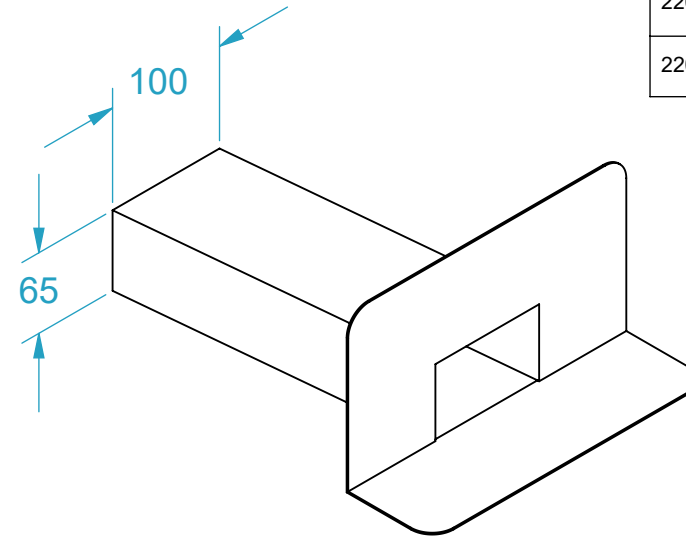

AQUAKNIGHT INDUSTRIES

CODE	NAME	DN
2200.112	Scupper 100x65 Ali	80
2200.113	Scupper 100x65 SS316	80

SECTION K-K