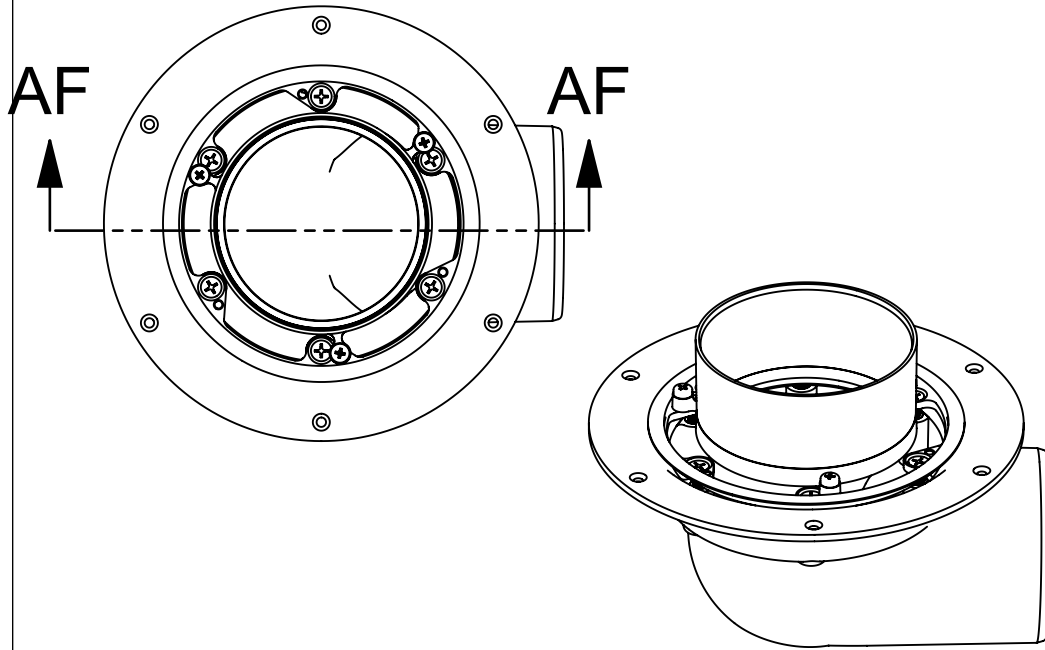

CODE	NAME	DN
3000.123.6	DPJ 100x100v SE	100x100
3000.124.6	DPJ 100x100nv SE	100x100

3000.123.6  
Vented

3000.124.6  
Non-Vented

SECTION AF-AF

SECTION AG-AG