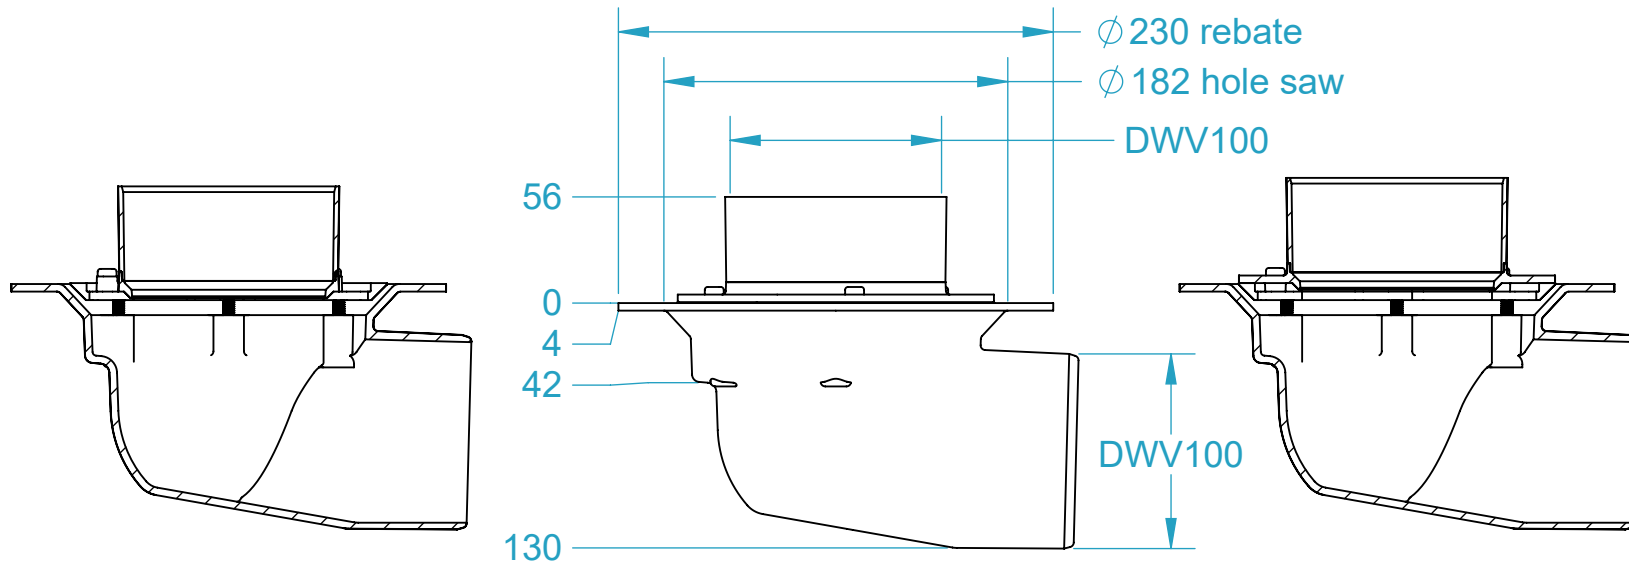

CODE	NAME	DN
3000.123.6	DPJ 100x100v SE	100x100
3000.124.6	DPJ 100x100nv SE	100x100

3000.123.6  
Vented

3000.124.6  
Non-Vented

SECTION AF-AF

SECTION AG-AG