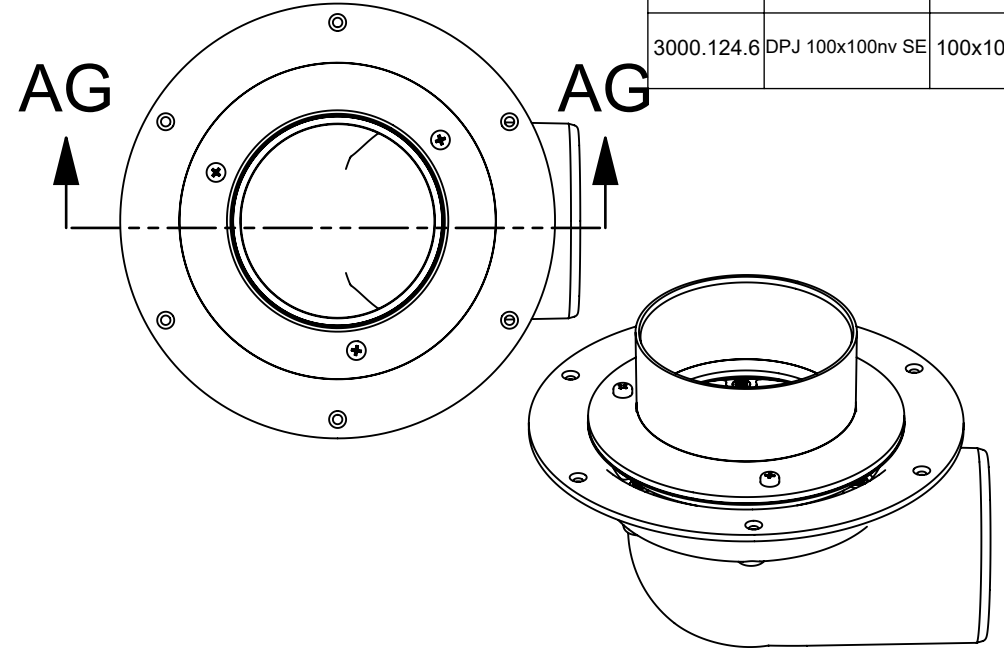

CODE	NAME	DN
3000.123.6	DPJ 100x100v SE	100x100
3000.124.6	DPJ 100x100nv SE	100x100

3000.123.6  
Vented

3000.124.6  
Non-Vented

SECTION AF-AF

SECTION AG-AG