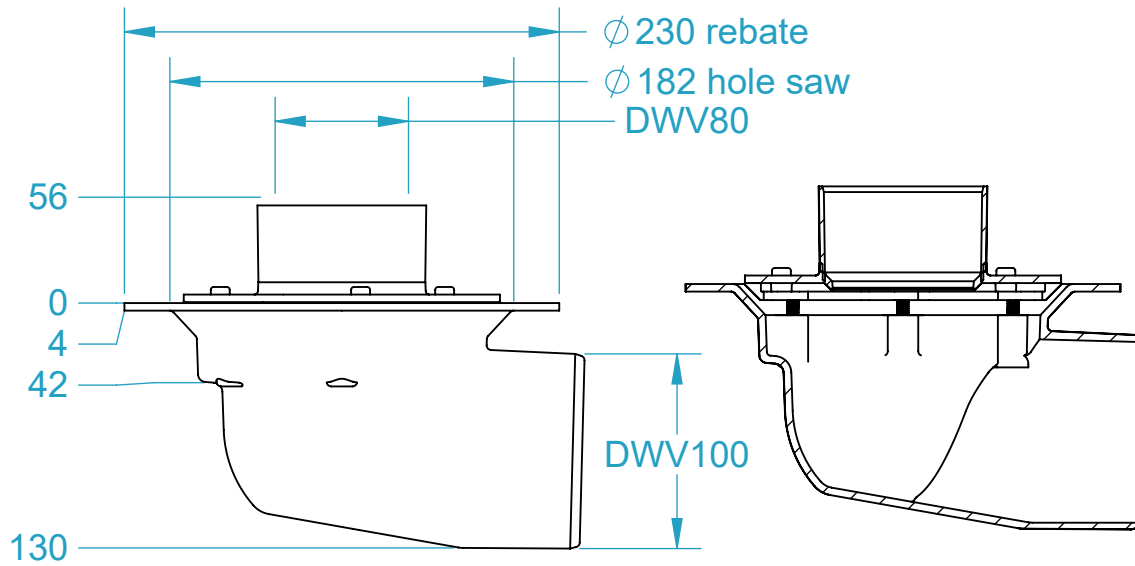

CODE	NAME	DN
3000.119.6	DPJ 80x100v SE	80x100
3000.120.6	DPJ 80x100nv SE	80x100

3000.119.6  
Vented

3000.120.6  
Non-Vented

AD AD

AE AE

SECTION AD-AD

SECTION AE-AE