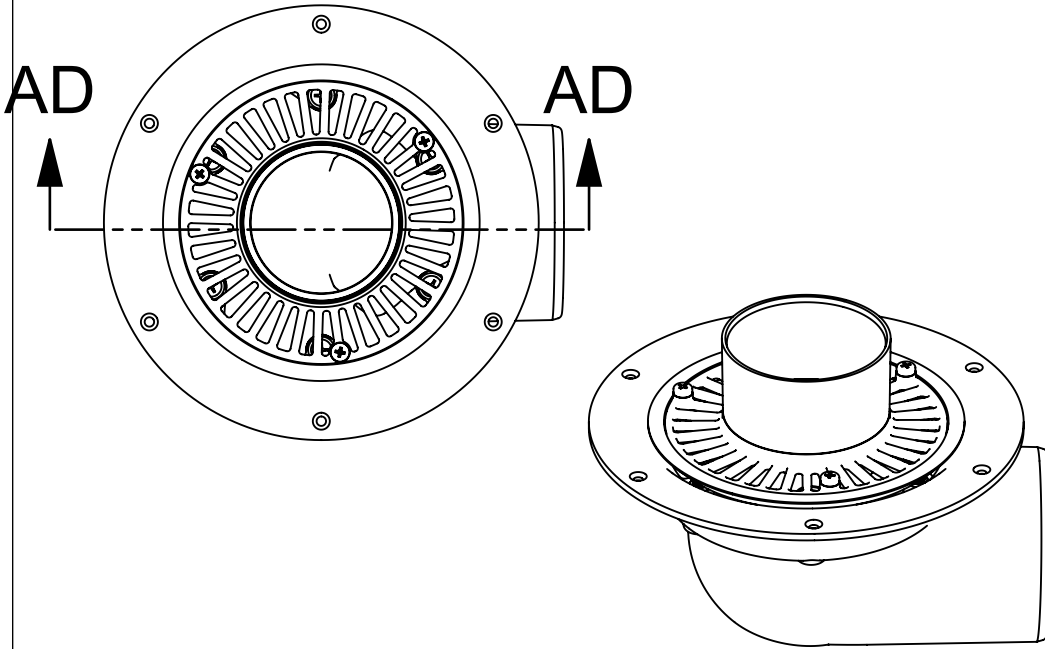

CODE	NAME	DN
3000.119.6	DPJ 80x100v SE	80x100
3000.120.6	DPJ 80x100nv SE	80x100

3000.119.6  
Vented

3000.120.6  
Non-Vented

AD AD

AE AE

SECTION AD-AD

SECTION AE-AE