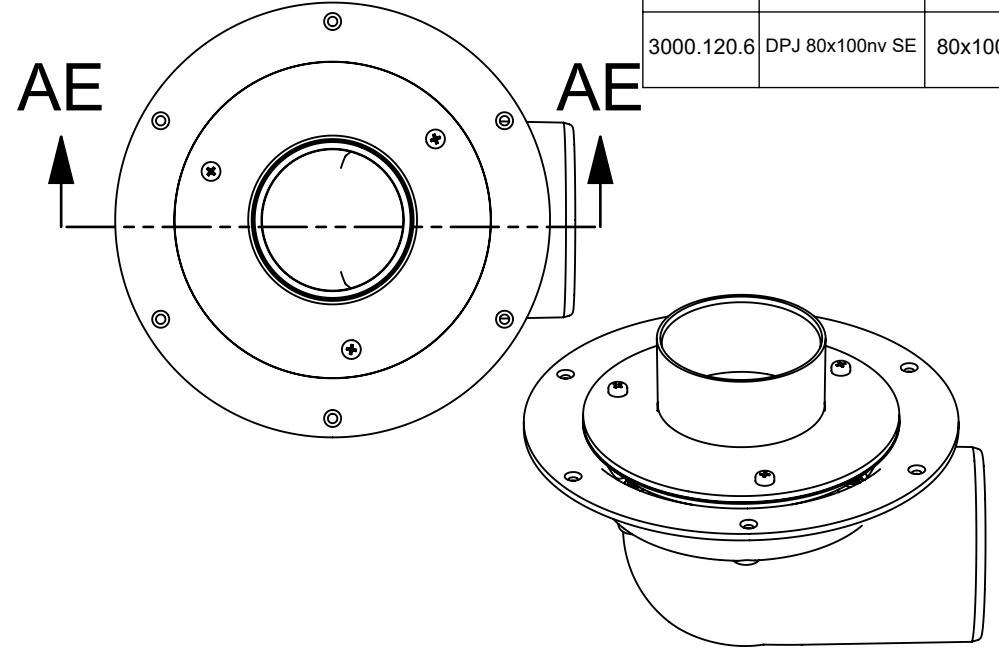

CODE	NAME	DN
3000.119.6	DPJ 80x100v SE	80x100
3000.120.6	DPJ 80x100nv SE	80x100

3000.119.6  
Vented

3000.120.6  
Non-Vented

AD AD

AE AE

SECTION AD-AD

SECTION AE-AE