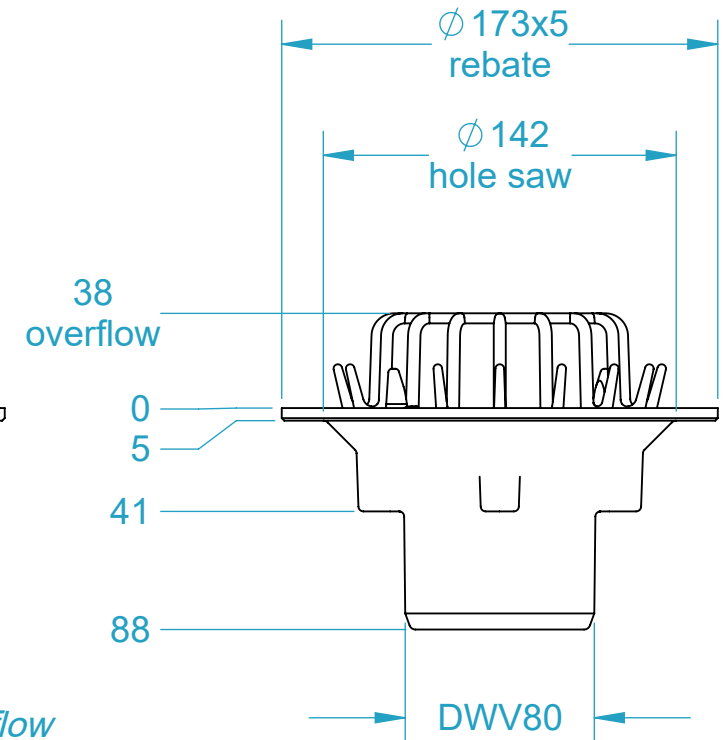

CODE	NAME	DN
3100.195	RD BE80 PD sf	80X80

ASA Dome Grate
Not for direct sunlight

SECTION A-A
3100.195 configured for drain

SECTION B-B
3100.195 configured for overflow

Aquaknight Roof Drains are supplied configurable as either a drain or an overflow