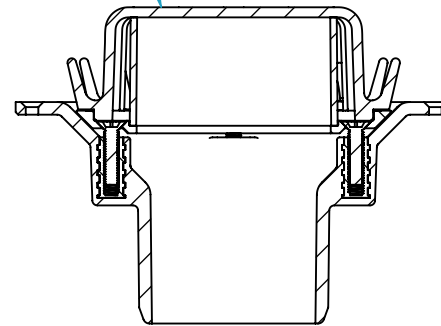

CODE	NAME	DN
3100.195	RD BE80 PD sf	80X80

ASA Dome Grate
Not for direct sunlight

SECTION A-A
3100.195 configured for drain

SECTION B-B
3100.195 configured for overflow

Aquaknight Roof Drains are supplied configurable as either a drain or an overflow