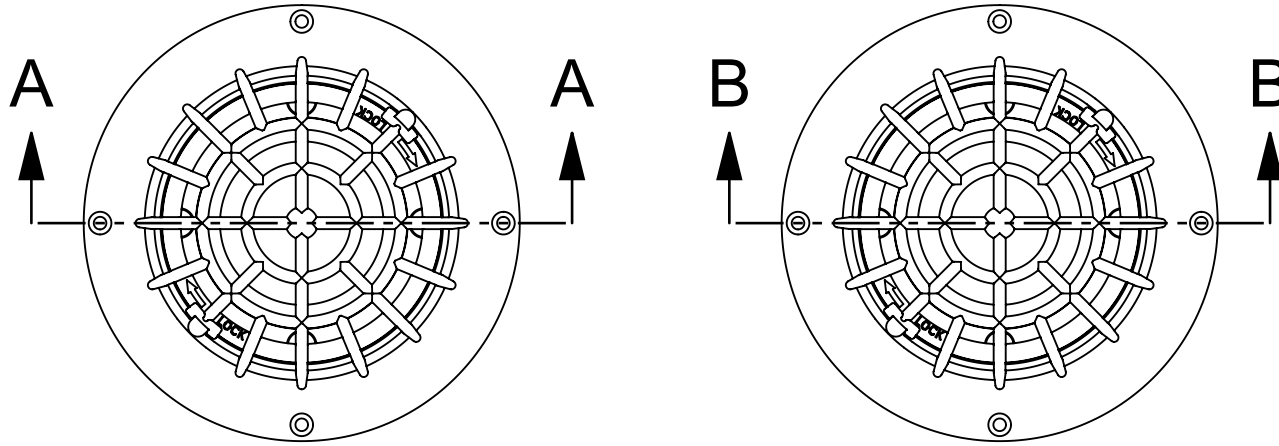

CODE	NAME	DN
3100.195	RD BE80 PD sf	80X80

ASA Dome Grate
Not for direct sunlight

SECTION A-A
3100.195 configured for drain

SECTION B-B
3100.195 configured for overflow

Aquaknight Roof Drains are supplied configurable as either a drain or an overflow