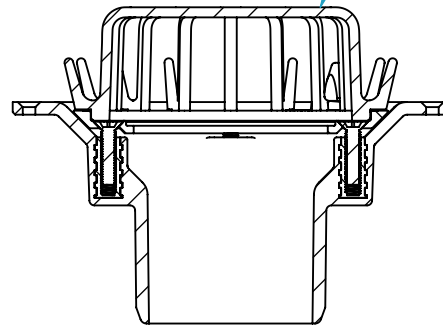

CODE	NAME	DN
3100.195	RD BE80 PD sf	80X80

ASA Dome Grate
Not for direct sunlight

SECTION A-A
3100.195 configured for drain

SECTION B-B
3100.195 configured for overflow

Aquaknight Roof Drains are supplied configurable as either a drain or an overflow