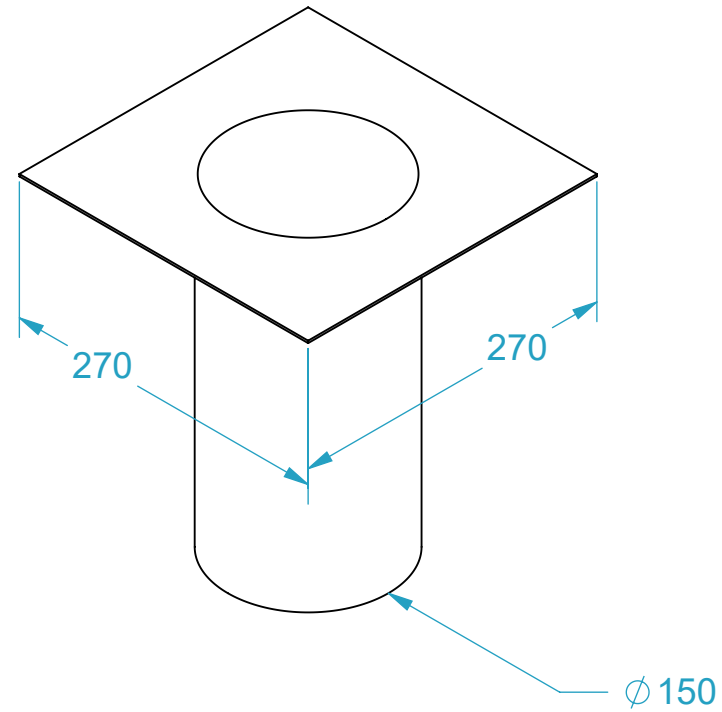

AQUAKNIGHT INDUSTRIES

CODE	NAME	DN
2600.312	Dropper 150x300 Alluminium 5052	150
2600.313	Dropper 150x300 SS316	150

SECTION AW-AW