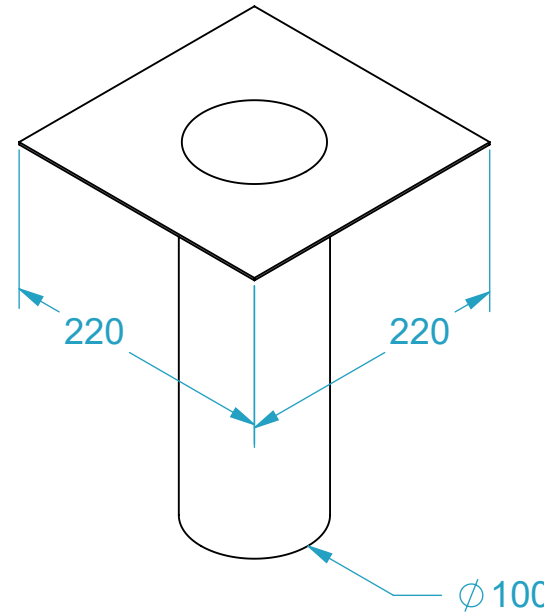

CODE	NAME	DN
2600.212	Dropper 100x300 Alluminium 5052	100
2600.213	Dropper 100x300 SS316	100

SECTION AV-AV