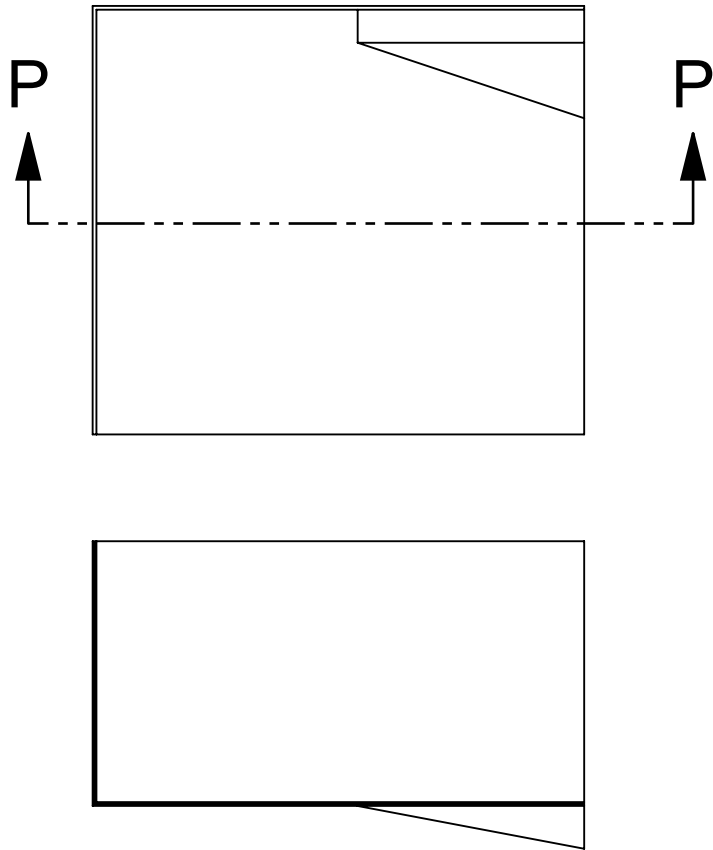

CODE	NAME	DN
2150.312	Diverter RH 5052 Alluminium	n/a
2150.313	Diverter RH 316 Stainless Steel	n/a

SECTION P-P