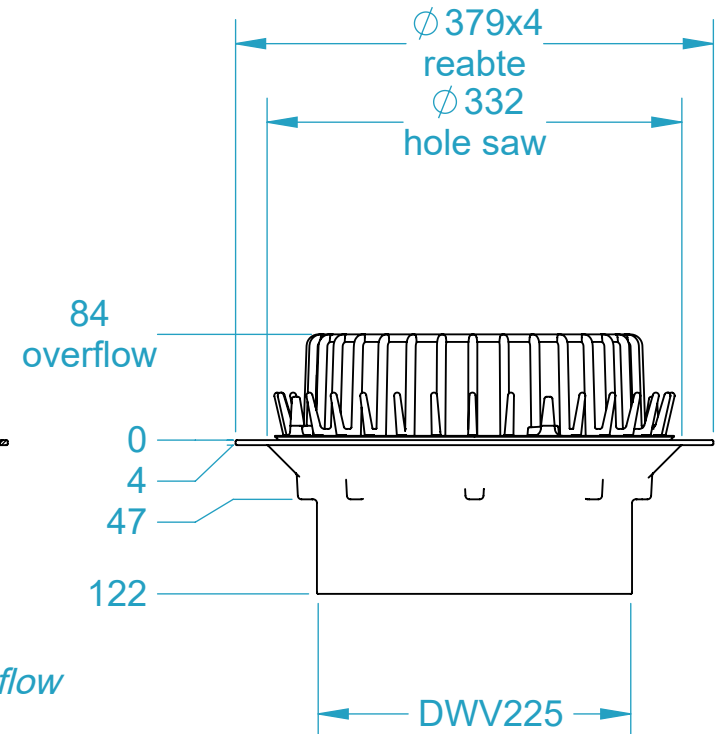

CODE	NAME	DN
3100.405.SS	RD BE225 SS	225x225

SECTION R-R
3100.405.SS configured for drain

SECTION K-K
3100.405.SS configured for overflow

Aquaknight Roof Drains are supplied configurable as either a drain or an overflow