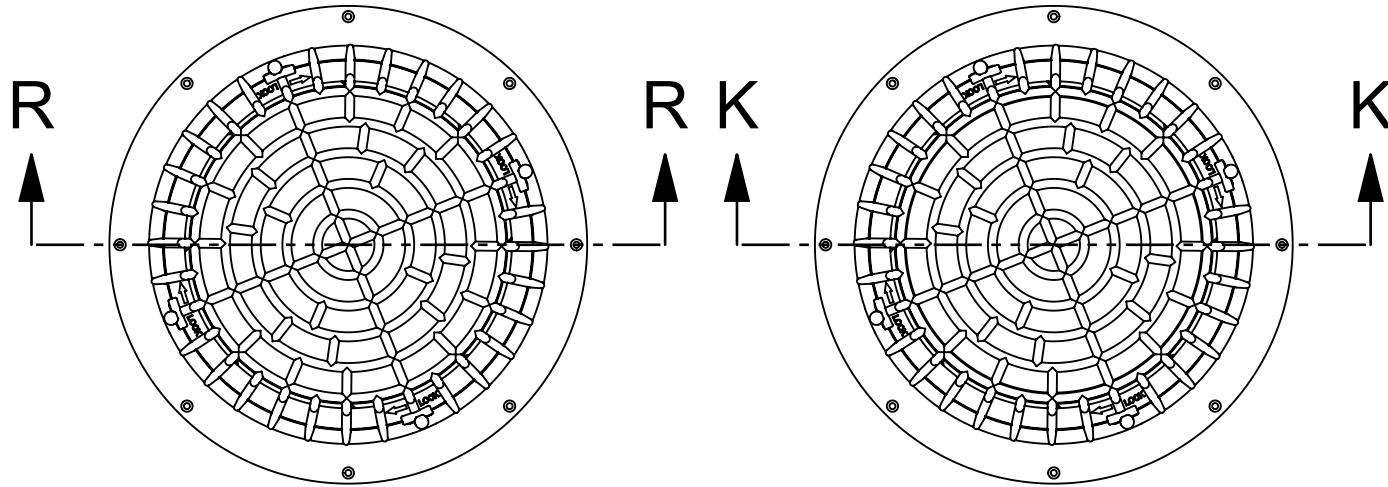

CODE	NAME	DN
3100.405.SS	RD BE225 SS	225x225

SECTION R-R
3100.405.SS configured for drain

SECTION K-K
3100.405.SS configured for overflow

Aquaknight Roof Drains are supplied configurable as either a drain or an overflow