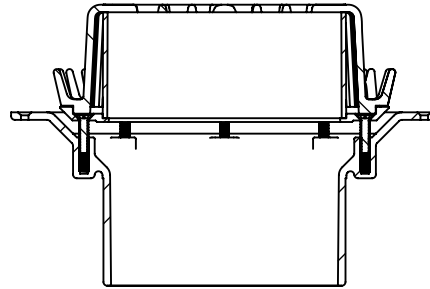

CODE	NAME	DN
3100.305.SS	RD BE150 SS	150x150

**SECTION X-X**  
3100.305.SS *configured for drain*

**SECTION Y-Y**  
3100.305.SS *configured for overflow*

**Aquaknight Roof Drains are supplied configurable as either a drain or an overflow**