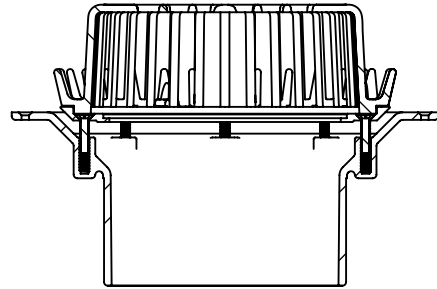

CODE	NAME	DN
3100.305.SS	RD BE150 SS	150x150

**SECTION X-X**  
3100.305.SS *configured for drain*

**SECTION Y-Y**  
3100.305.SS *configured for overflow*

**Aquaknight Roof Drains are supplied configurable as either a drain or an overflow**