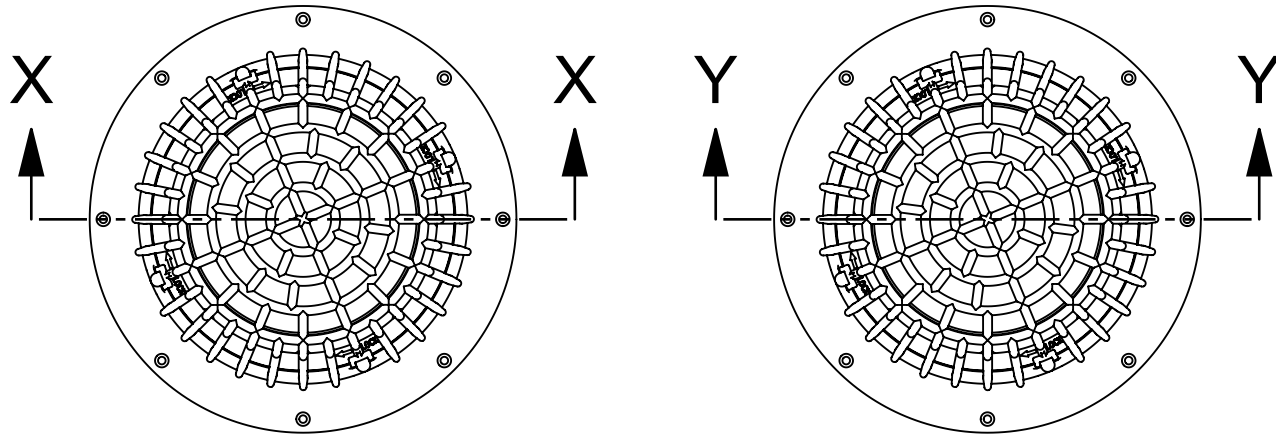

CODE	NAME	DN
3100.305.SS	RD BE150 SS	150x150

**SECTION X-X**  
3100.305.SS *configured for drain*

**SECTION Y-Y**  
3100.305.SS *configured for overflow*

**Aquaknight Roof Drains are supplied configurable as either a drain or an overflow**