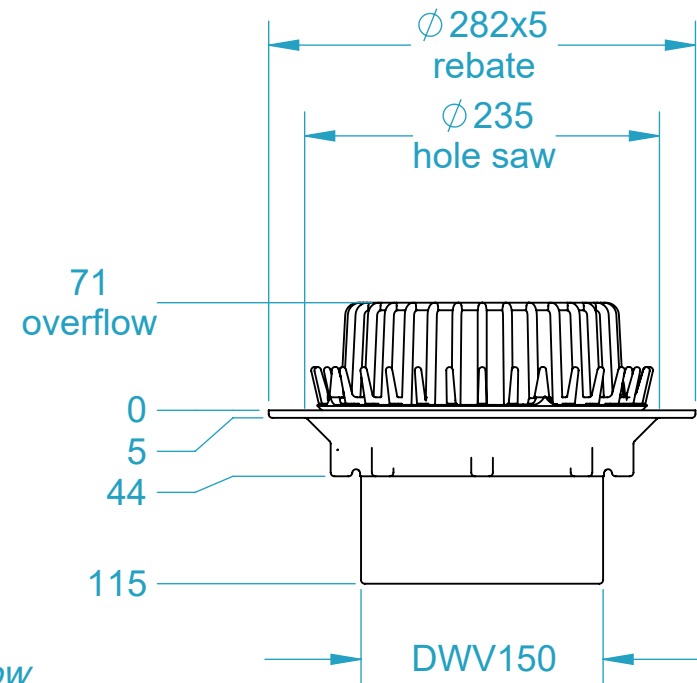

CODE	NAME	DN
3100.305.SS	RD BE150 SS	150x150

**SECTION X-X**  
3100.305.SS *configured for drain*

**SECTION Y-Y**  
3100.305.SS *configured for overflow*

**Aquaknight Roof Drains are supplied configurable as either a drain or an overflow**