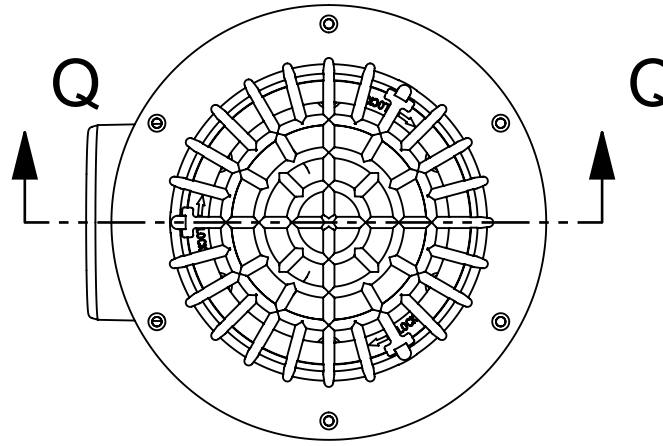

CODE	NAME	DN
3100.207	RD SE100 bf	100X100

SECTION P-P
3100.207 configured for drain

SECTION Q-Q
3100.207 configured for overflow

Aquaknight Roof Drains are supplied configurable as either a drain or an overflow