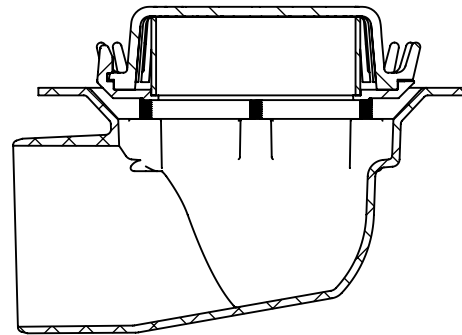

CODE	NAME	DN
3100.207	RD SE100 bf	100X100

SECTION P-P
3100.207 configured for drain

SECTION Q-Q
3100.207 configured for overflow

Aquaknight Roof Drains are supplied configurable as either a drain or an overflow