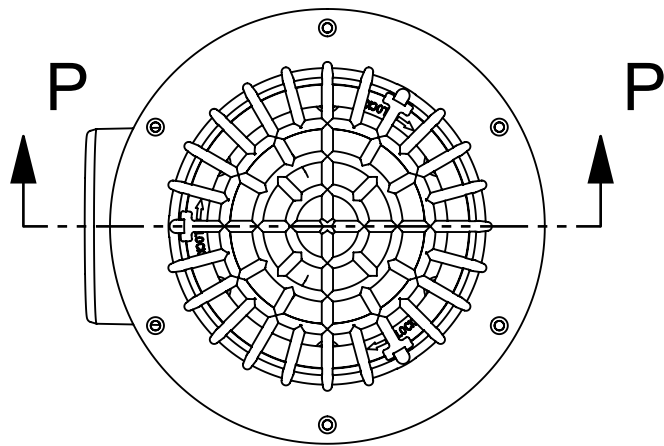

CODE	NAME	DN
3100.207	RD SE100 bf	100X100

SECTION P-P
3100.207 configured for drain

SECTION Q-Q
3100.207 configured for overflow

Aquaknight Roof Drains are supplied configurable as either a drain or an overflow