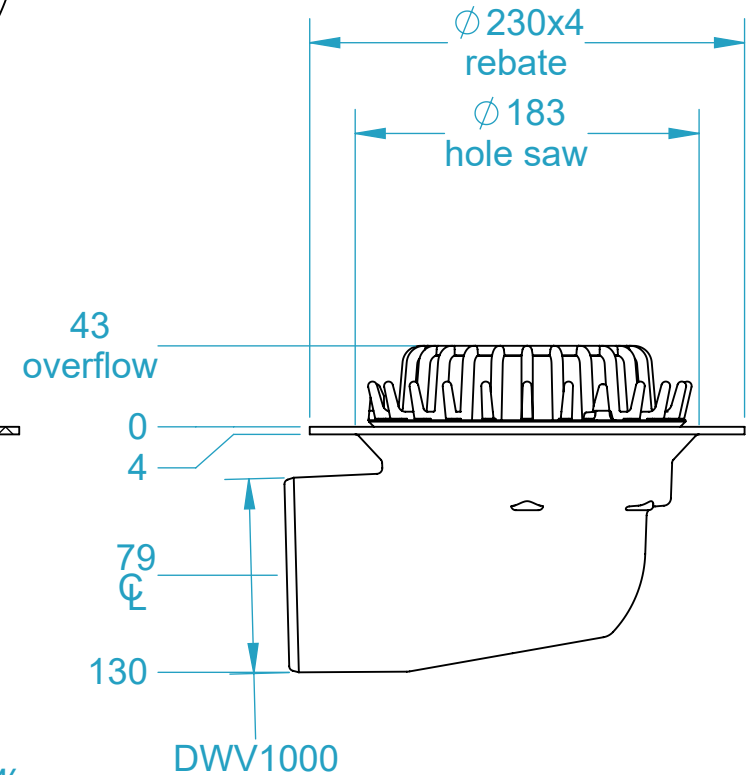

CODE	NAME	DN
3100.207	RD SE100 bf	100X100

SECTION P-P
3100.207 configured for drain

SECTION Q-Q
3100.207 configured for overflow

Aquaknight Roof Drains are supplied configurable as either a drain or an overflow