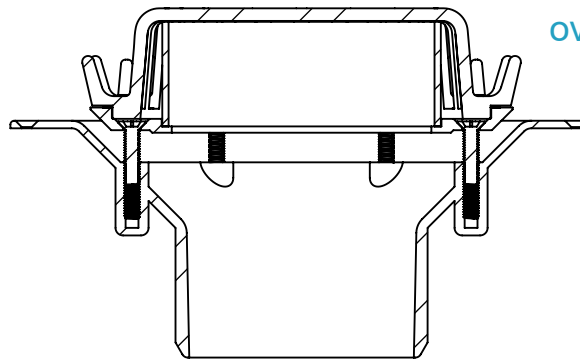

CODE	NAME	DN
3100.205.SS	RD BE100 SS	100x100

SECTION N-N
3100.205.SS configured for drain

SECTION V-V
3100.205.SS configured for overflow

Aquaknight Roof Drains are supplied configurable as either a drain or an overflow