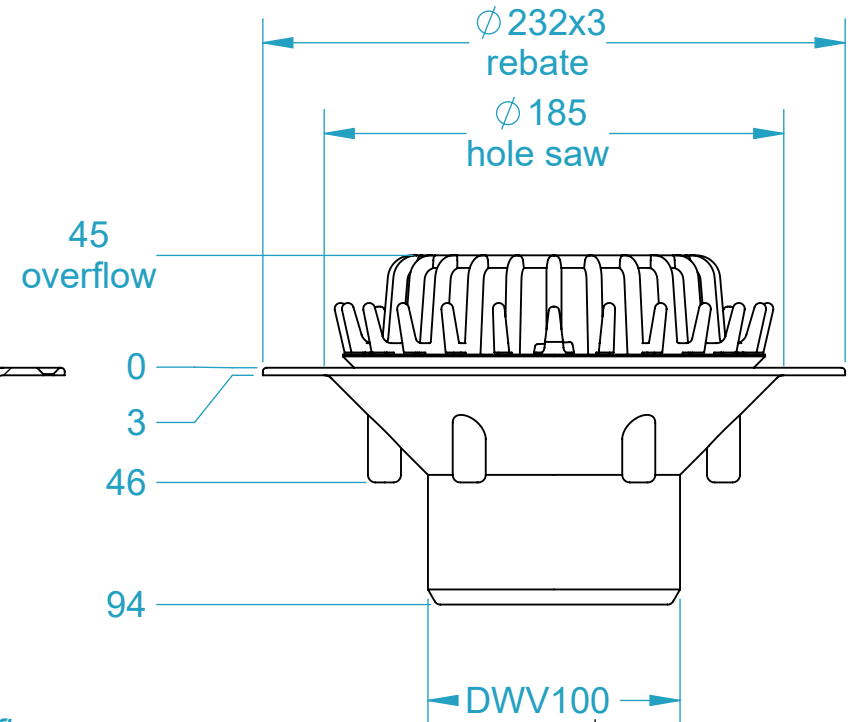

CODE	NAME	DN
3100.205.SS	RD BE100 SS	100x100

SECTION N-N
3100.205.SS configured for drain

SECTION V-V
3100.205.SS configured for overflow

Aquaknight Roof Drains are supplied configurable as either a drain or an overflow