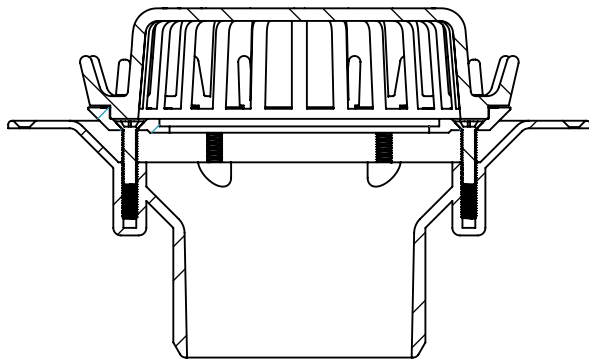

CODE	NAME	DN
3100.205.SS	RD BE100 SS	100x100

SECTION N-N
3100.205.SS configured for drain

SECTION V-V
3100.205.SS configured for overflow

Aquaknight Roof Drains are supplied configurable as either a drain or an overflow