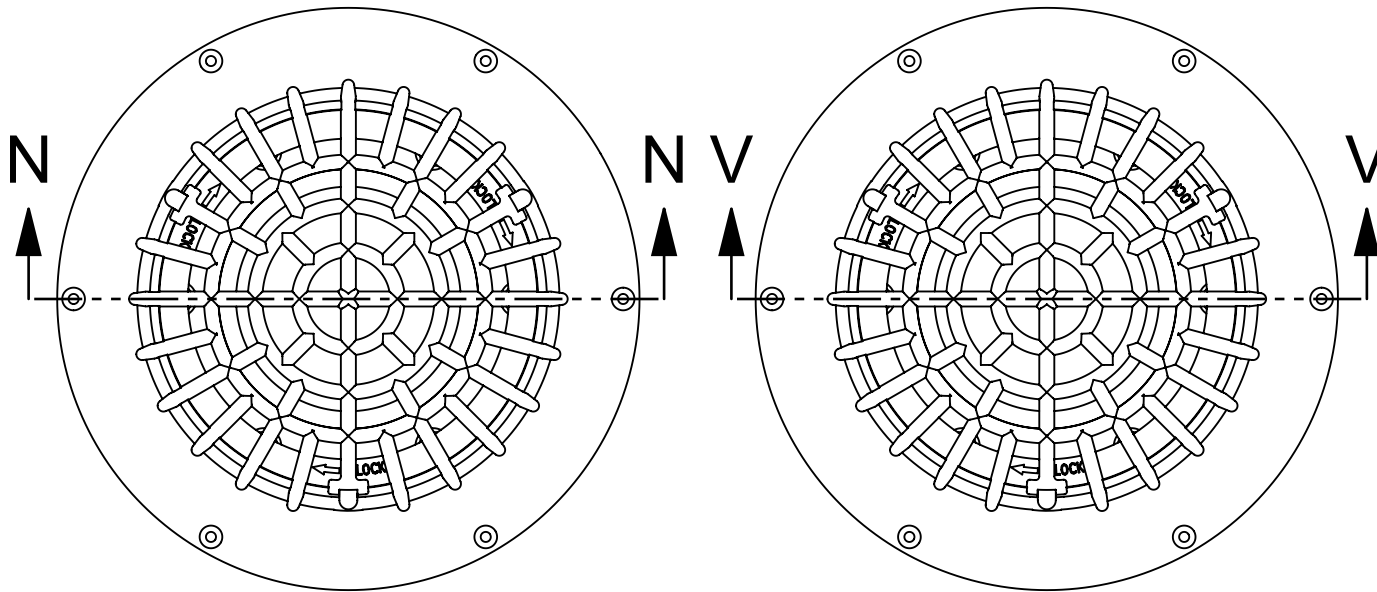

CODE	NAME	DN
3100.205.SS	RD BE100 SS	100x100

SECTION N-N
3100.205.SS configured for drain

SECTION V-V
3100.205.SS configured for overflow

Aquaknight Roof Drains are supplied configurable as either a drain or an overflow