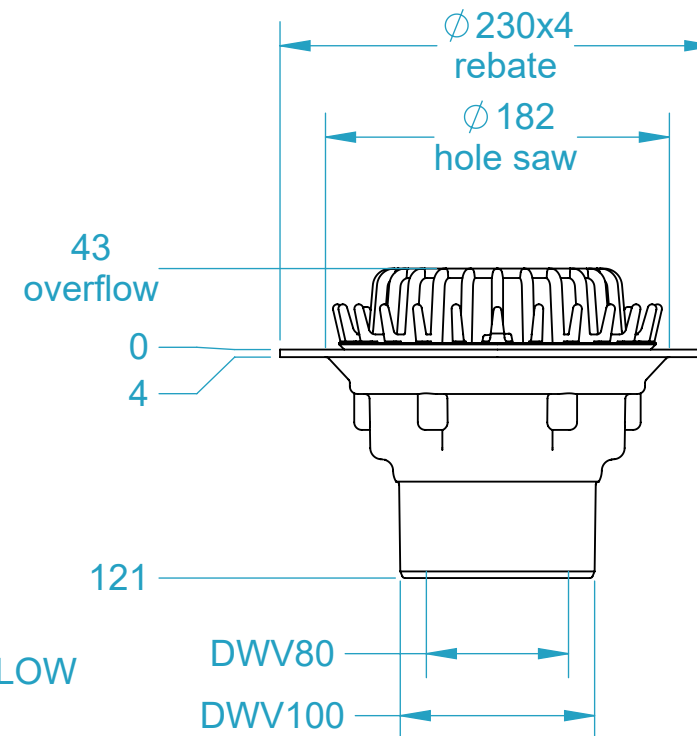

CODE	NAME	DN
3100.205	RD BE100 bf	100x100

SECTION T-T
3100.205 configured for drain

SECTION U-U
3100.205 CONFIGURED FOR OVERFLOW

Aquaknight Roof Drains are supplied configurable as either a drain or an overflow