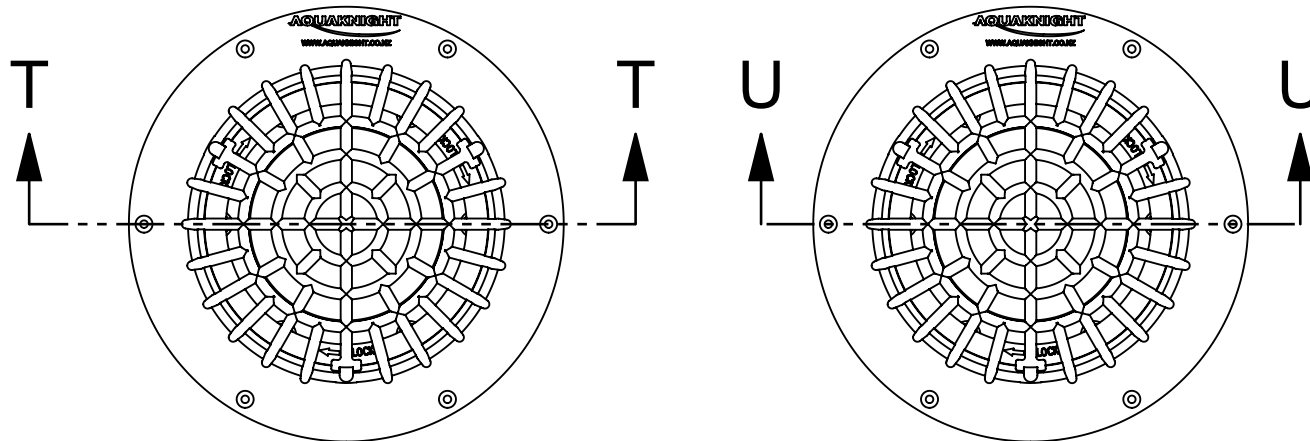

CODE	NAME	DN
3100.205	RD BE100 bf	100x100

SECTION T-T
3100.205 configured for drain

SECTION U-U
3100.205 CONFIGURED FOR OVERFLOW

Aquaknight Roof Drains are supplied configurable as either a drain or an overflow