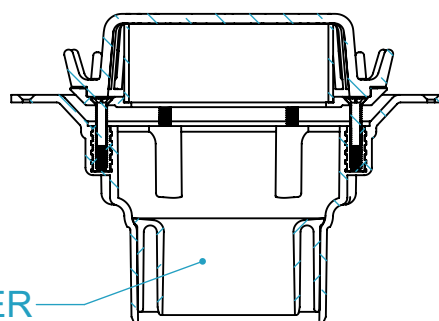

CODE	NAME	DN
3100.205	RD BE100 bf	100x100

SECTION T-T
3100.205 configured for drain

SECTION U-U
3100.205 CONFIGURED FOR OVERFLOW

Aquaknight Roof Drains are supplied configurable as either a drain or an overflow