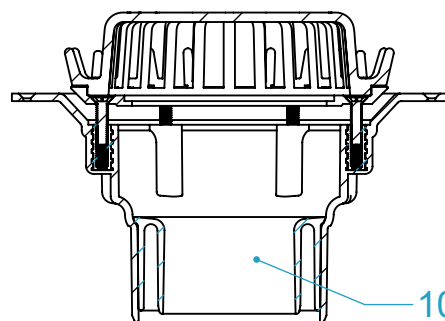

CODE	NAME	DN
3100.205	RD BE100 bf	100x100

SECTION T-T
3100.205 configured for drain

SECTION U-U
3100.205 CONFIGURED FOR OVERFLOW

Aquaknight Roof Drains are supplied configurable as either a drain or an overflow