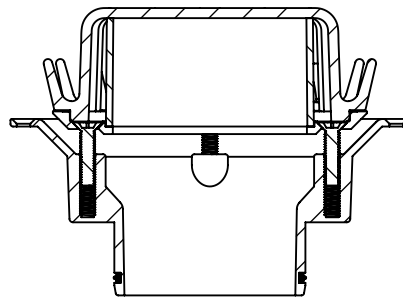

CODE	NAME	DN
3100.193.SS	RD BE80 sf SS	80x80

SECTION W-W
3100.193.SS configured for drain

SECTION X-X
3100.193.SS configured for overflow

Aquaknight Roof Drains are supplied configurable as either a drain or an overflow