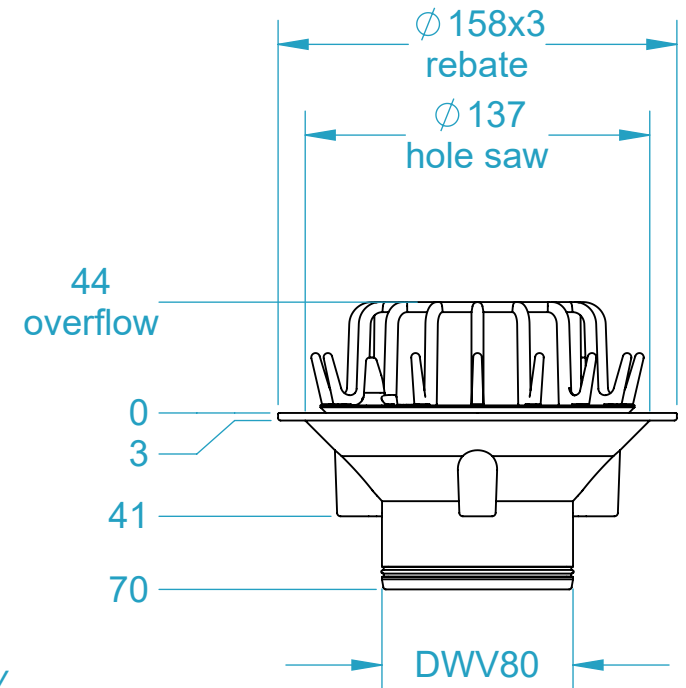

CODE	NAME	DN
3100.193.SS	RD BE80 sf SS	80x80

SECTION W-W
3100.193.SS configured for drain

SECTION X-X
3100.193.SS configured for overflow

Aquaknight Roof Drains are supplied configurable as either a drain or an overflow