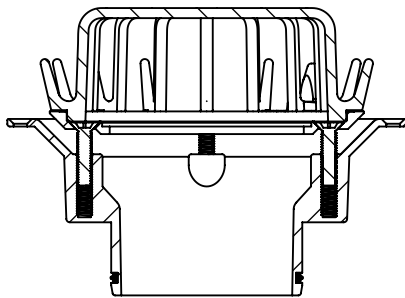

CODE	NAME	DN
3100.193.SS	RD BE80 sf SS	80x80

SECTION W-W
3100.193.SS configured for drain

SECTION X-X
3100.193.SS configured for overflow

Aquaknight Roof Drains are supplied configurable as either a drain or an overflow