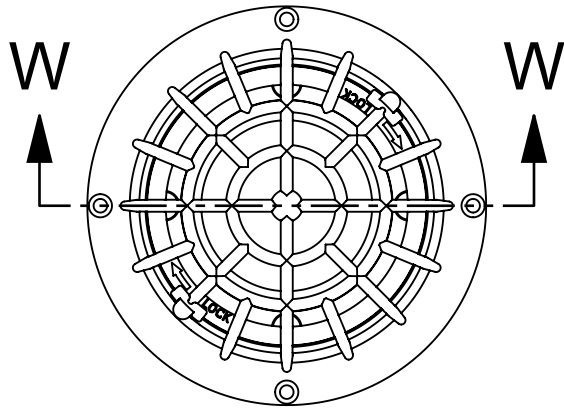

CODE	NAME	DN
3100.193.SS	RD BE80 sf SS	80x80

SECTION W-W
3100.193.SS configured for drain

SECTION X-X
3100.193.SS configured for overflow

Aquaknight Roof Drains are supplied configurable as either a drain or an overflow