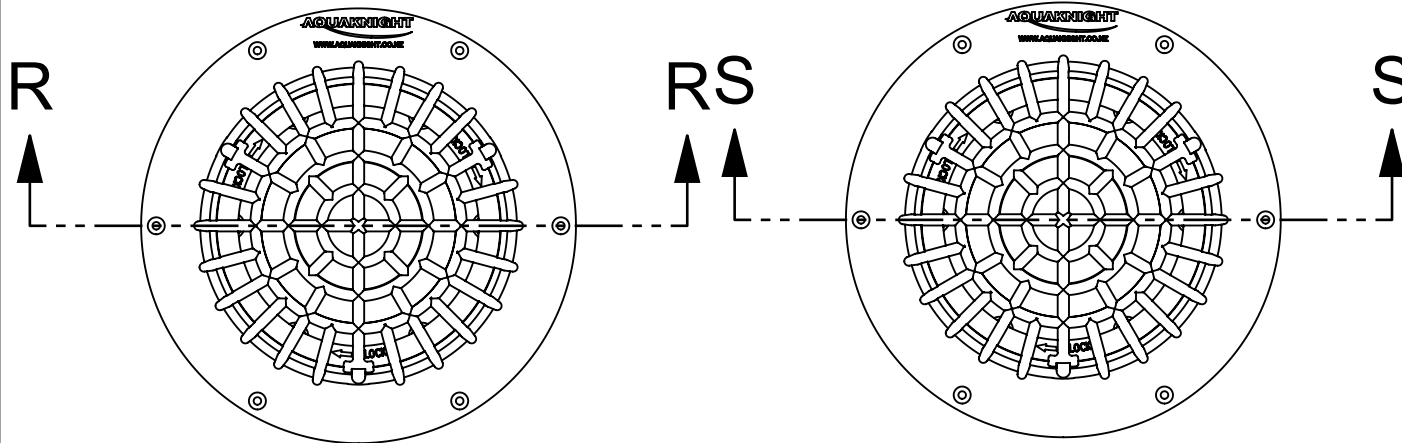

CODE	NAME	DN
3100.193	RD BE80 bf	100x80

SECTION R-R
3100.193 configured for drain

SECTION S-S
3100.193 configured for overflow

Aquaknight Roof Drains are supplied configurable as either a drain or an overflow