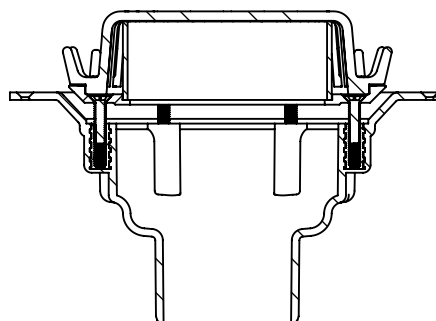

CODE	NAME	DN
3100.193	RD BE80 bf	100x80

SECTION R-R
3100.193 configured for drain

SECTION S-S
3100.193 configured for overflow

Aquaknight Roof Drains are supplied configurable as either a drain or an overflow