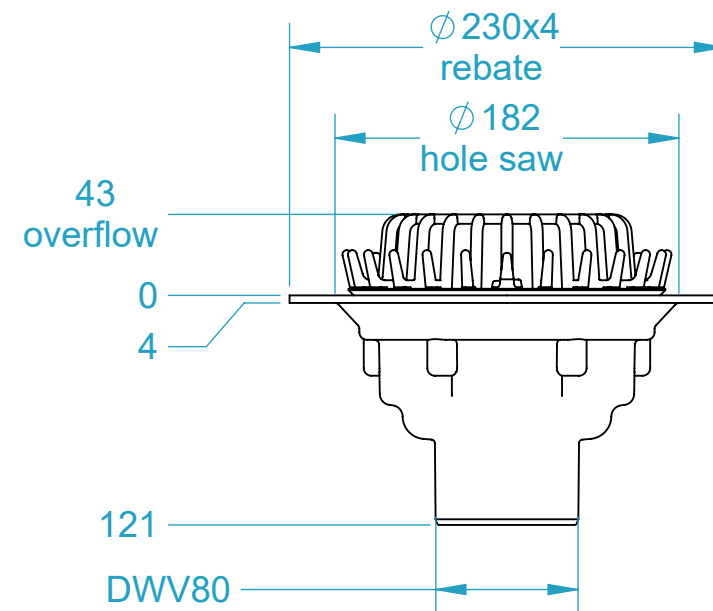

CODE	NAME	DN
3100.193	RD BE80 bf	100x80

SECTION R-R
3100.193 configured for drain

SECTION S-S
3100.193 configured for overflow

Aquaknight Roof Drains are supplied configurable as either a drain or an overflow