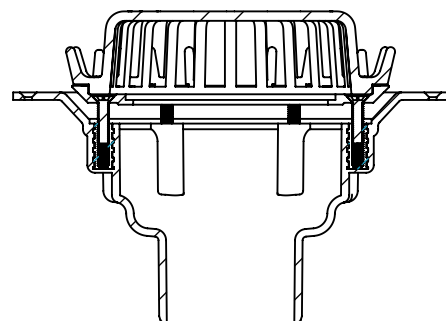

CODE	NAME	DN
3100.193	RD BE80 bf	100x80

SECTION R-R
3100.193 configured for drain

SECTION S-S
3100.193 configured for overflow

Aquaknight Roof Drains are supplied configurable as either a drain or an overflow