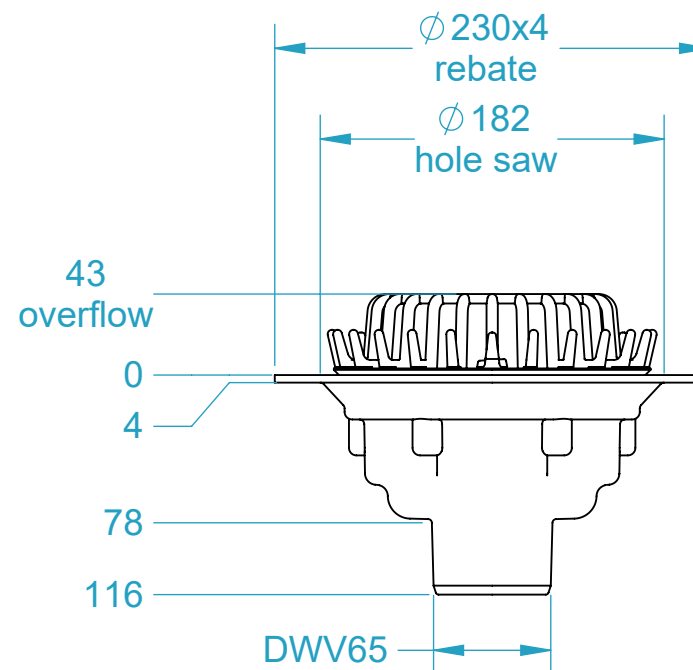

CODE	NAME	DN
3100.176	RD BE65 bf	100x65

SECTION P-P
3100.176 configured for drain

SECTION Q-Q
3100.176 configured for overflow

Aquaknight Roof Drains are supplied configurable as either a drain or an overflow