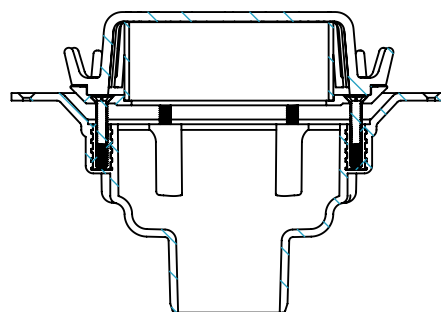

CODE	NAME	DN
3100.176	RD BE65 bf	100x65

SECTION P-P
3100.176 configured for drain

SECTION Q-Q
3100.176 configured for overflow

Aquaknight Roof Drains are supplied configurable as either a drain or an overflow