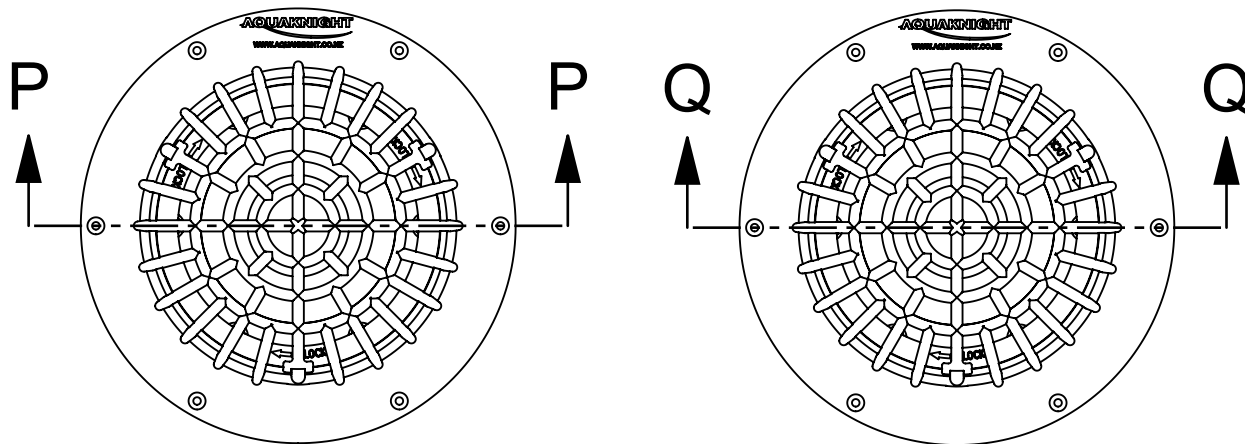

CODE	NAME	DN
3100.176	RD BE65 bf	100x65

SECTION P-P
3100.176 configured for drain

SECTION Q-Q
3100.176 configured for overflow

Aquaknight Roof Drains are supplied configurable as either a drain or an overflow