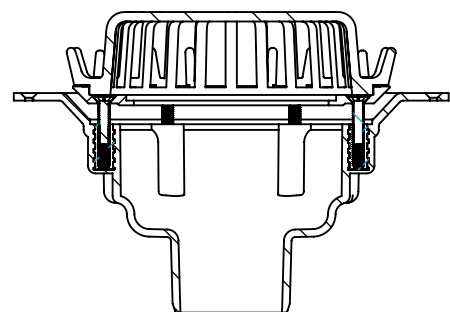

CODE	NAME	DN
3100.176	RD BE65 bf	100x65

SECTION P-P
3100.176 configured for drain

SECTION Q-Q
3100.176 configured for overflow

Aquaknight Roof Drains are supplied configurable as either a drain or an overflow