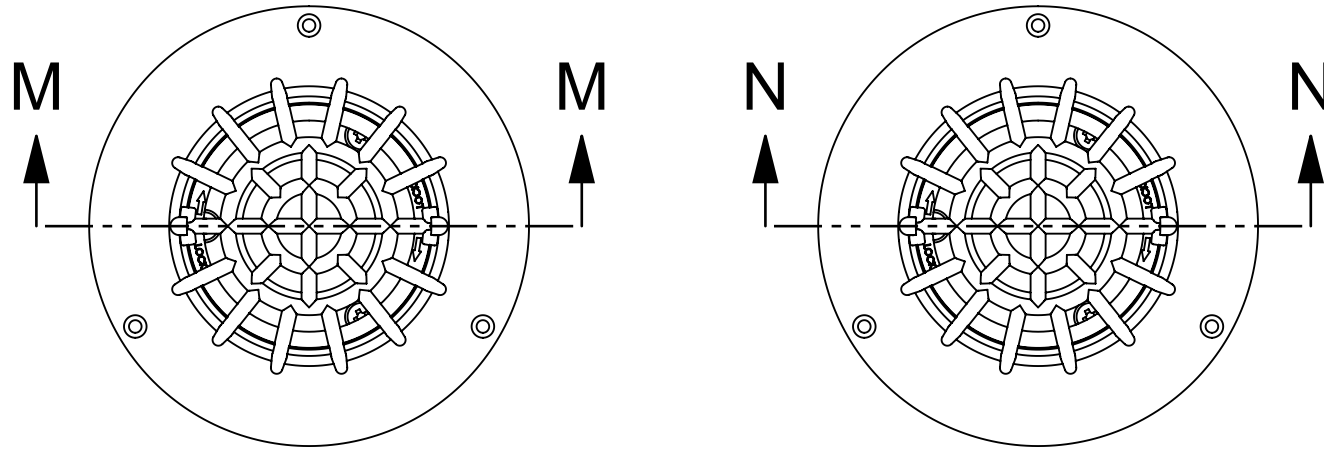

CODE	NAME	DN
3100.175	RD BE65 PD sf	65x65

ASA Dome Grate
Not for direct sunlight

SECTION M-M
3100.175 configured for drain

SECTION N-N
3100.175 configured for overflow

Aquaknight Roof Drains are supplied configurable as either a drain or an overflow