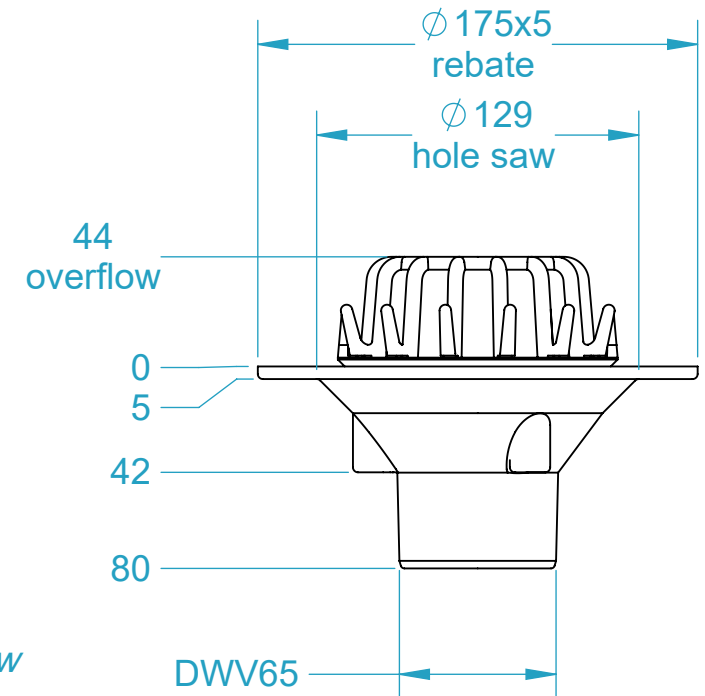

CODE	NAME	DN
3100.175	RD BE65 PD sf	65x65

ASA Dome Grate
Not for direct sunlight

SECTION M-M
3100.175 configured for drain

SECTION N-N
3100.175 configured for overflow

Aquaknight Roof Drains are supplied configurable as either a drain or an overflow