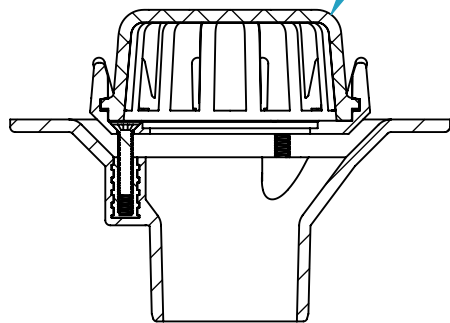

CODE	NAME	DN
3100.175	RD BE65 PD sf	65x65

ASA Dome Grate
Not for direct sunlight

SECTION M-M
3100.175 configured for drain

SECTION N-N
3100.175 configured for overflow

Aquaknight Roof Drains are supplied configurable as either a drain or an overflow