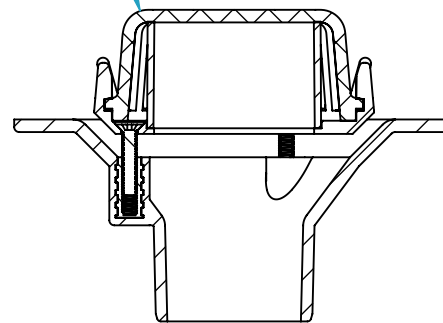

CODE	NAME	DN
3100.175	RD BE65 PD sf	65x65

ASA Dome Grate
Not for direct sunlight

SECTION M-M
3100.175 configured for drain

SECTION N-N
3100.175 configured for overflow

Aquaknight Roof Drains are supplied configurable as either a drain or an overflow