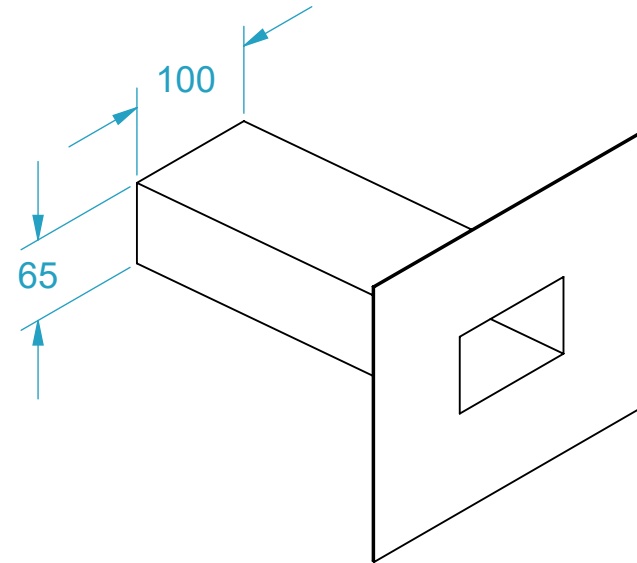

AQUAKNIGHT INDUSTRIES

CODE	NAME	DN
2400.112	Overflow 100x65x300@5 Alluminium 5052	100
2400.113	Overflow 100x65x300@5 SS316	100

SECTION J-J