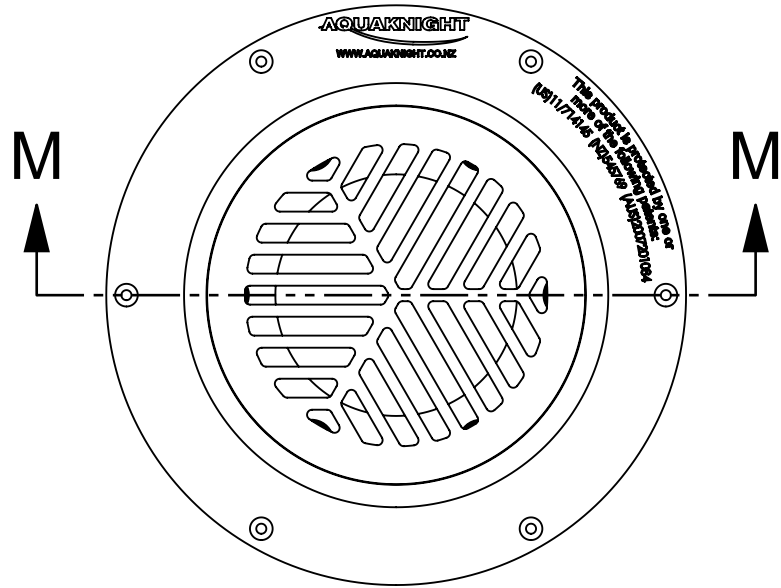

CODE	NAME	DN
3100.206	DD BE100	100x100

SECTION M-M