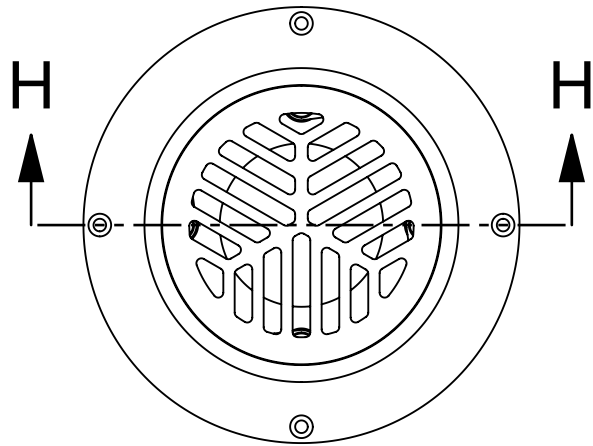

CODE	NAME	DN
3100.194.1	DD BE80sf	80x80

SECTION H-H