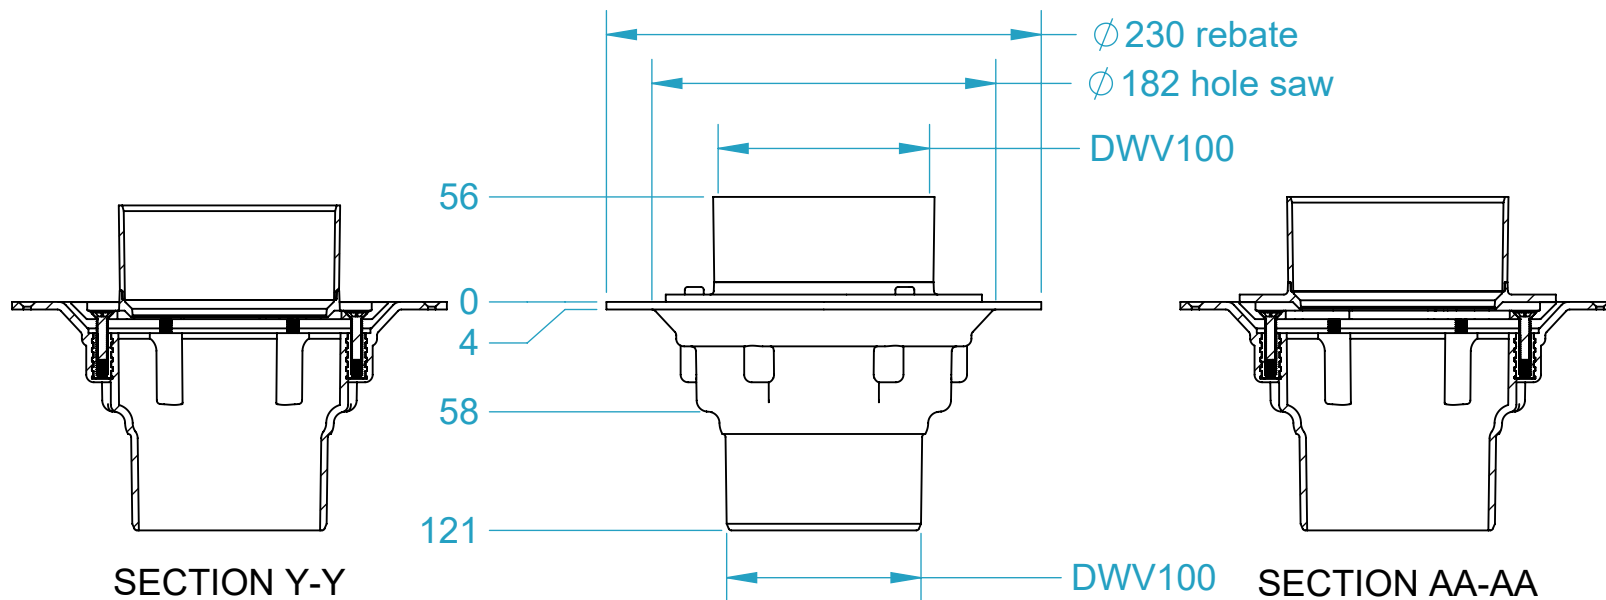

CODE	NAME	DN
3000.123	DPJ 100x100v	100x100
3000.124	DPJ 100x100nv	100x100

3000.123  
Vented

3000.124  
Non-Vented

SECTION Y-Y

SECTION AA-AA