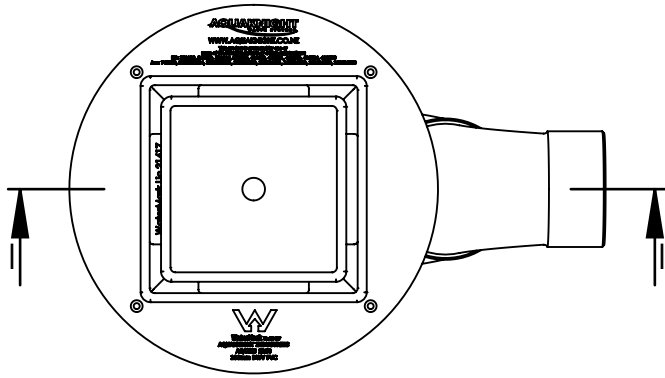

Tile Insert 4000.164

Slotted Lid 4000.165

Solid Lid 4000.163

| CODE | NAME | DN |
|----------|----------------------|--------|
| 4000.163 | LM SBXL FWG100X50 | 100x50 |
| 4000.164 | LM TIXL FWG100X50 | 100x50 |
| 4000.165 | LM SLXL FWG100X50 | 100x50 |