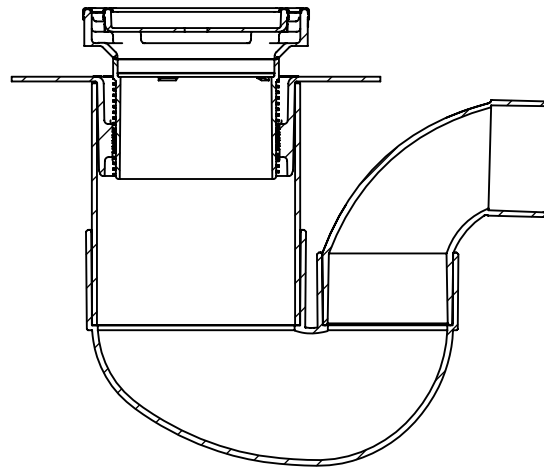

Tile Insert 4000.164

Slotted Lid 4000.165

Solid Lid 4000.163

| CODE | NAME | DN |
|----------|----------------------|--------|
| 4000.163 | LM SBXL FWG100X50 | 100x50 |
| 4000.164 | LM TIXL FWG100X50 | 100x50 |
| 4000.165 | LM SLXL FWG100X50 | 100x50 |