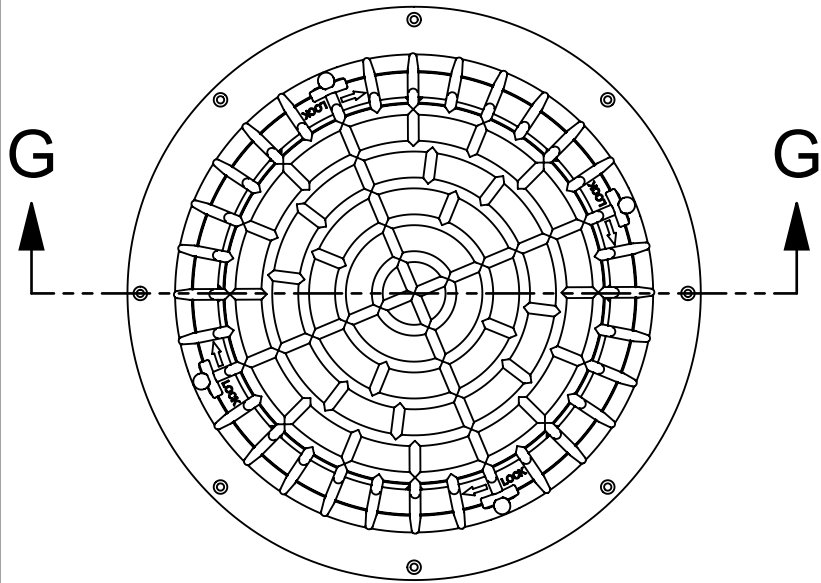

AQUAKNIGHT INDUSTRIES

CODE	NAME	DN
3100.405.SS	RD BE225 SS	225x225

ROOF DRAIN SECTION

OVERFLOW SECTION