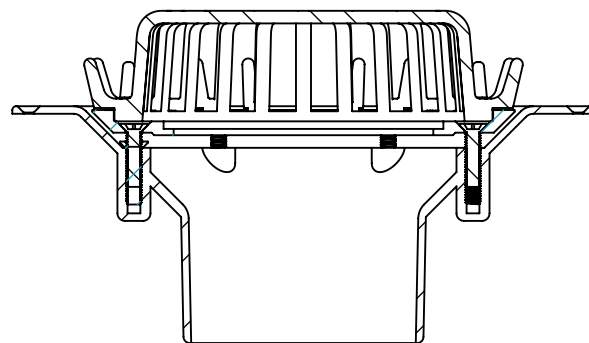

CODE	NAME	DN
3100.205.SS	RD BE100 SS	100x100

ROOF DRAIN SECTION

OVERFLOW SECTION