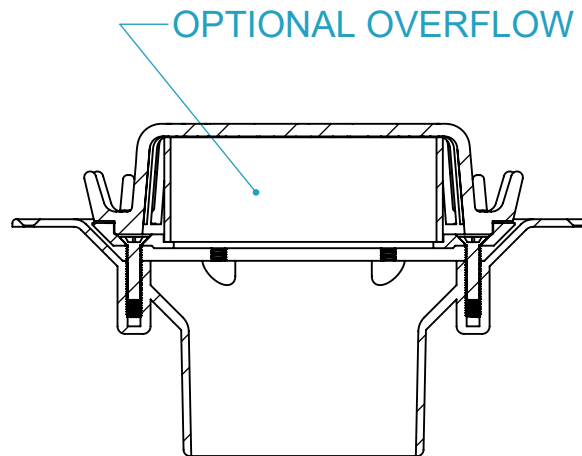

CODE	NAME	DN
3100.205.SS	RD BE100 SS	100x100

ROOF DRAIN SECTION

OVERFLOW SECTION