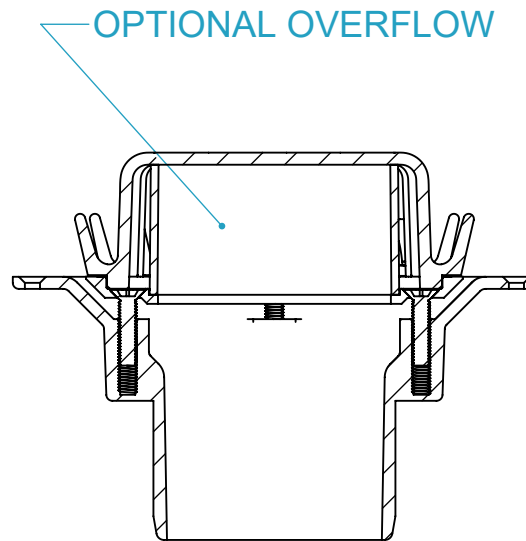

CODE	NAME	DN
3100.193.SS	RD BE80 SS	80x80

ROOF DRAIN SECTION

OVERFLOW SECTION