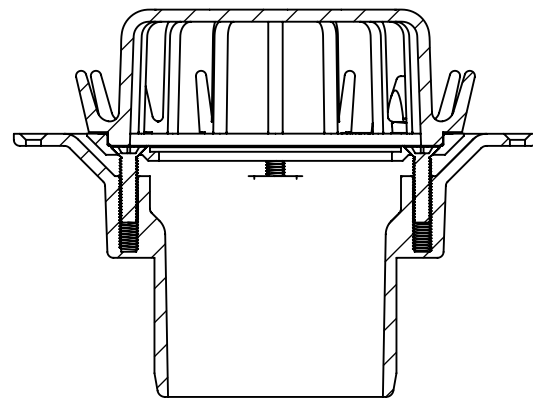

CODE	NAME	DN
3100.193.SS	RD BE80 SS	80x80

ROOF DRAIN SECTION

OVERFLOW SECTION