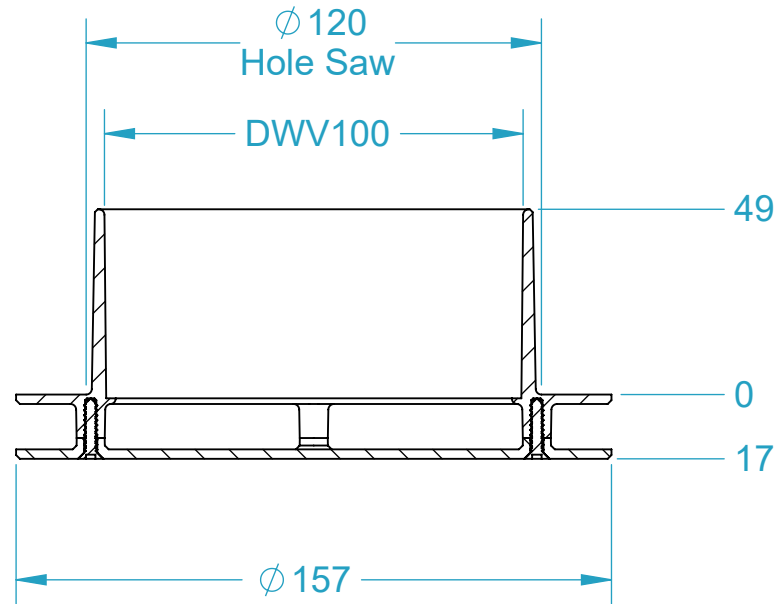

CODE	NAME	DN
3103.725	Soffit Trim Set 100mm	100x100

SECTION A-A