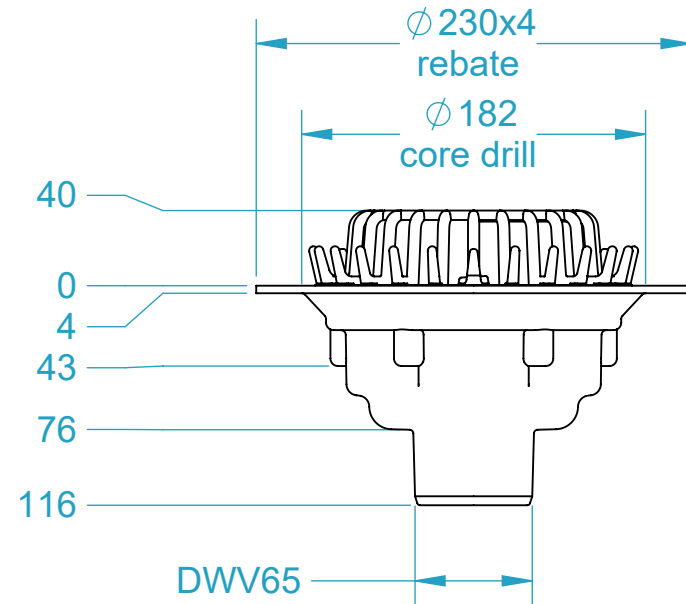

CODE	NAME	DN
3100.176	Roof Drain SD HF BE65	100x65

SECTION A-A