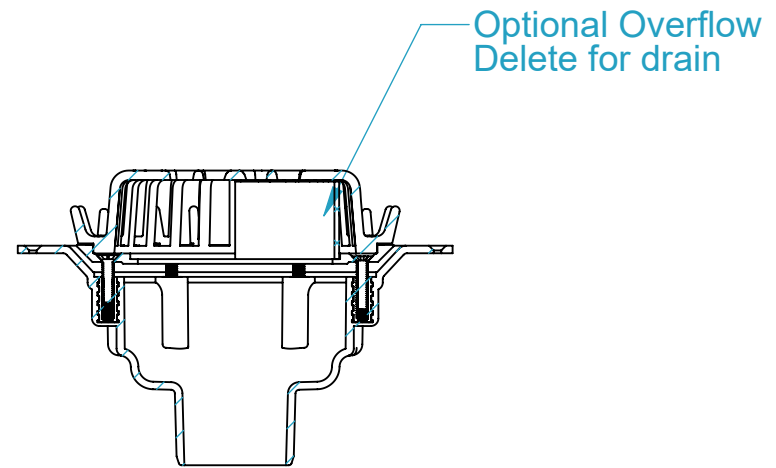

CODE	NAME	DN
3100.176	Roof Drain SD HF BE65	100x65

SECTION A-A