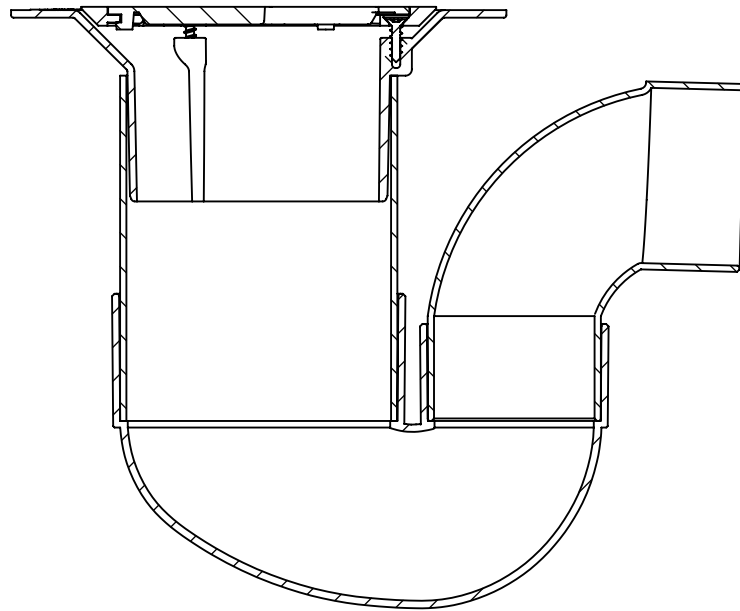

CODE	NAME	DN
5000.145	VC COB FWG 100X65	100X65

SECTION A-A