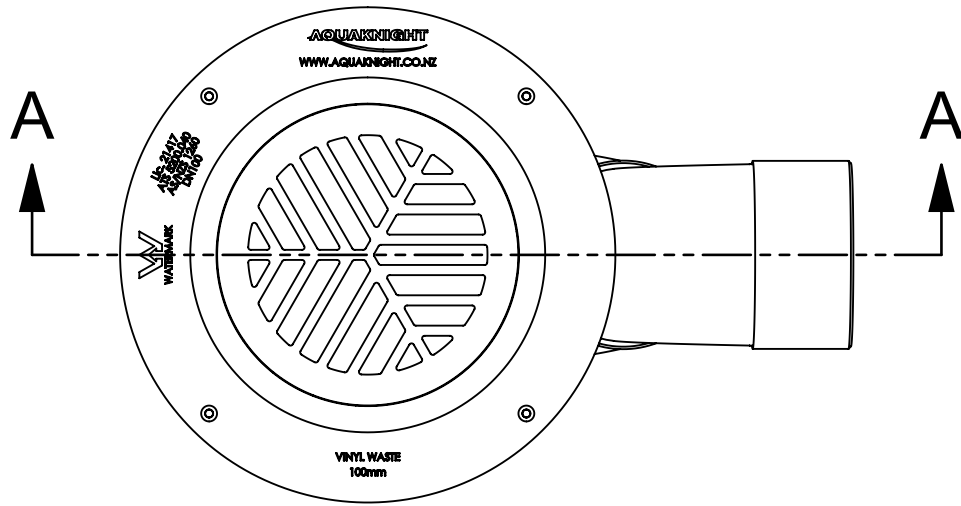

CODE	NAME	DN
5000.145	VC COB FWG 100X65	100X65

SECTION A-A