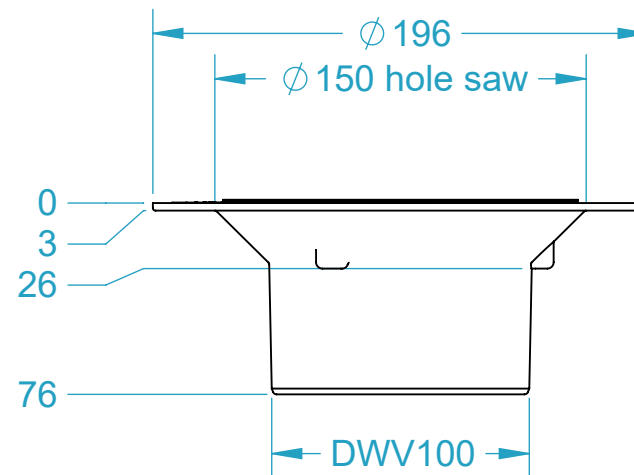

CODE	NAME	DN
5000.141	VC COB HF BE100	100x100

SECTION A-A
SCALE 1 : 3