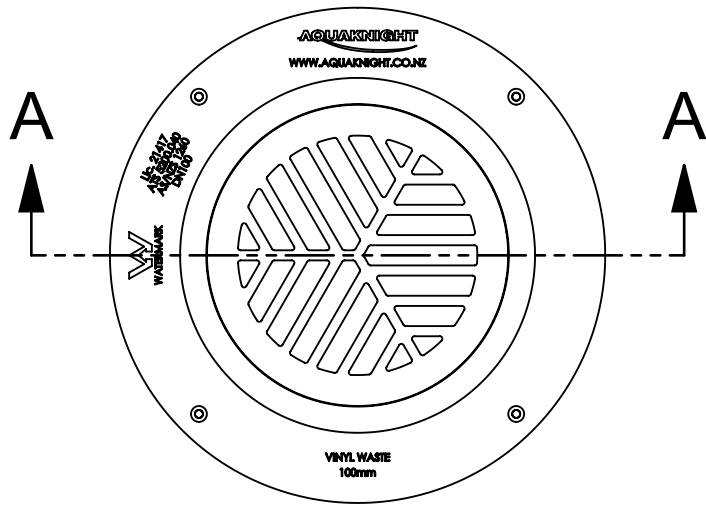

CODE	NAME	DN
5000.141	VC COB HF BE100	100x100

SECTION A-A
SCALE 1 : 3