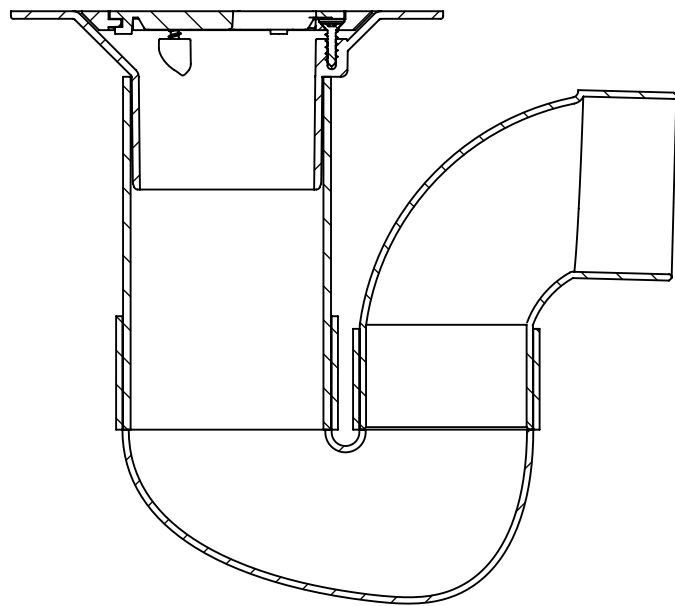

CODE	NAME	DN
5000.135	VC COB FWG80X65	80X65

**SECTION B-B**  
SCALE 1 : 3