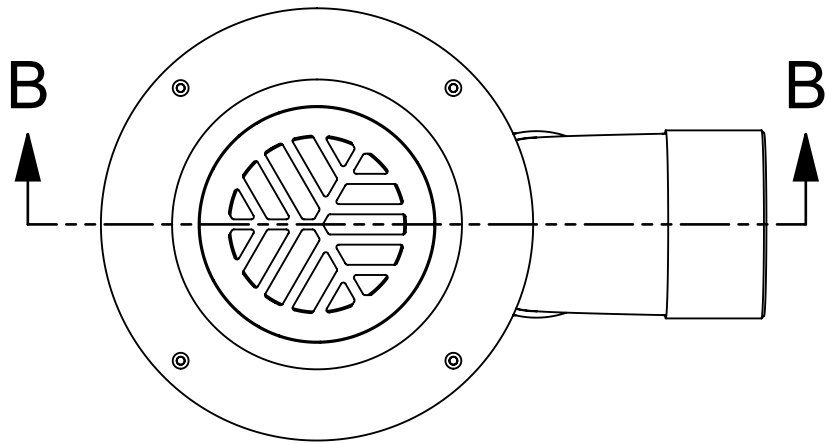

CODE	NAME	DN
5000.135	VC COB FWG80X65	80X65

**SECTION B-B**  
SCALE 1 : 3