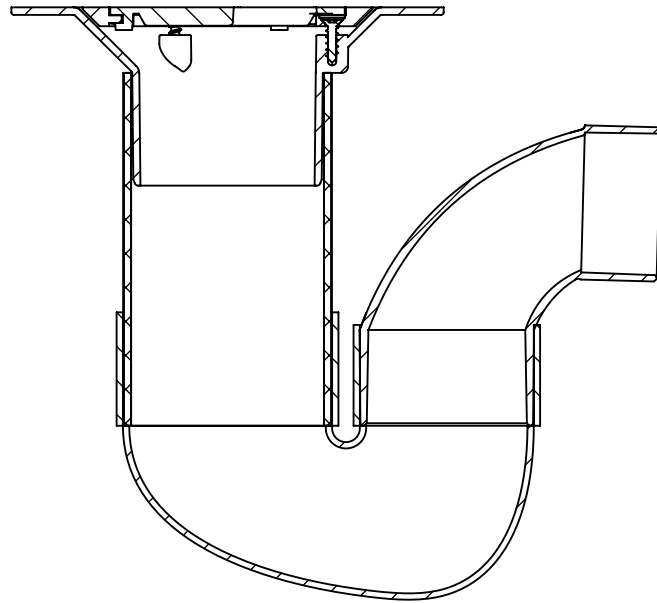

CODE	NAME	DN
5000.133	VC COB FWG80x50	80x50

SECTION C-C