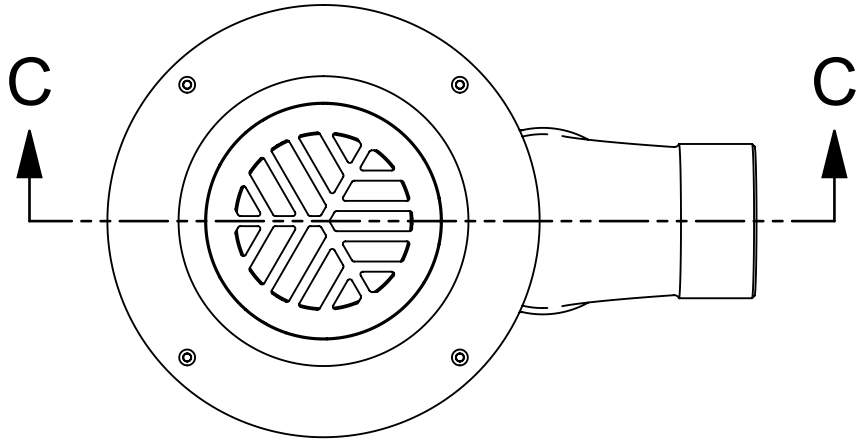

CODE	NAME	DN
5000.133	VC COB FWG80x50	80x50

SECTION C-C