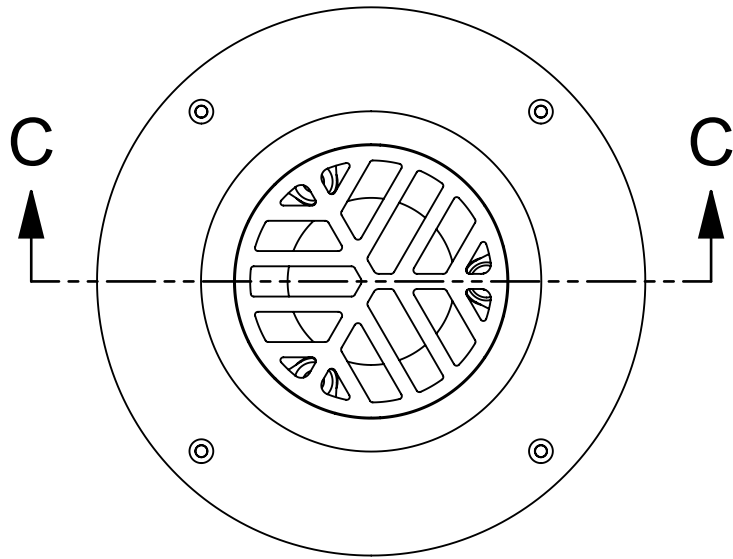

CODE	NAME	DN
5000.121	VC COB HF BE50	50x50

SECTION C-C