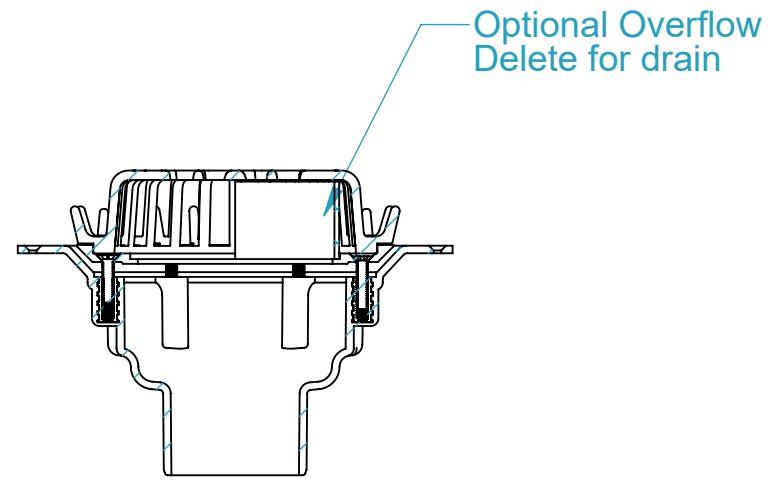

CODE	NAME	DN
3100.193	Roof Drain SD HF BE80	100x80

SECTION A-A