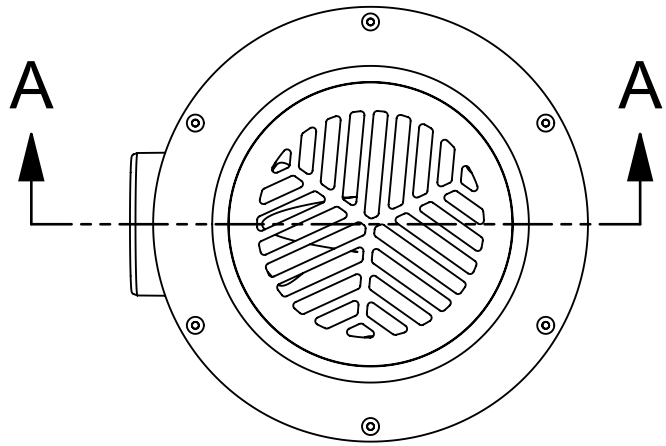

CODE	NAME	DN
3100.184	Deck Drain SF HF SE80	100x80

SECTION A-A