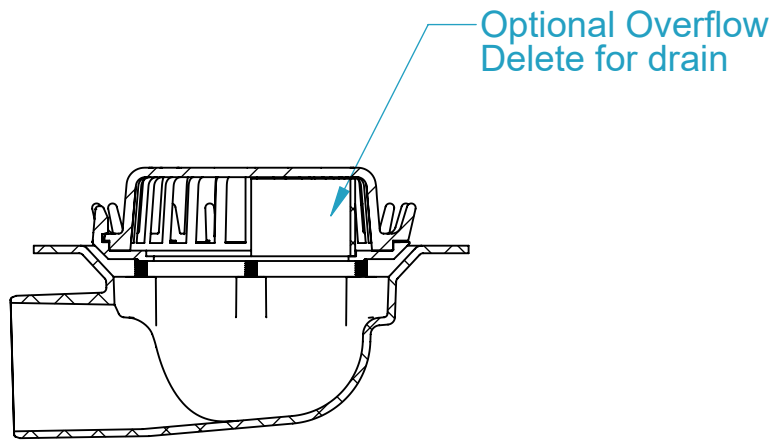

CODE	NAME	DN
3100.183	Roof Drain SD HF SE80	100x80

SECTION A-A