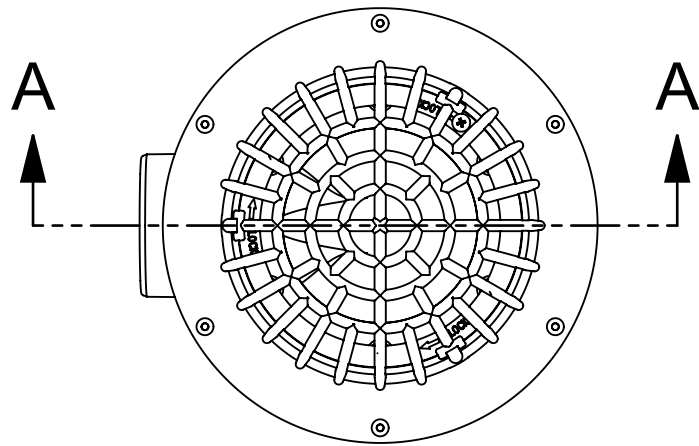

CODE	NAME	DN
3100.183	Roof Drain SD HF SE80	100x80

SECTION A-A