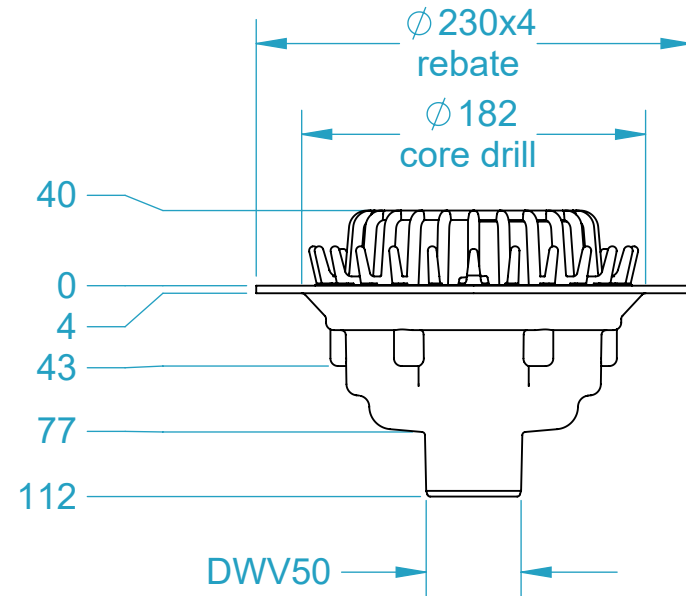

CODE	NAME	DN
3100.173	Roof Drain SD HF BE50	100x50

SECTION A-A