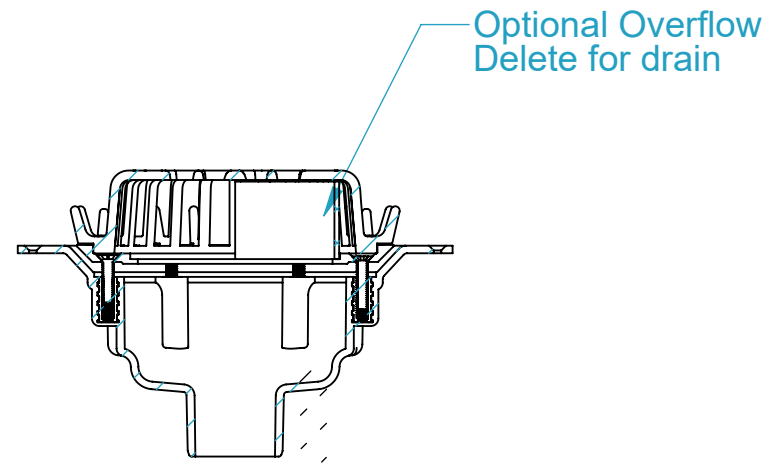

CODE	NAME	DN
3100.173	Roof Drain SD HF BE50	100x50

SECTION A-A