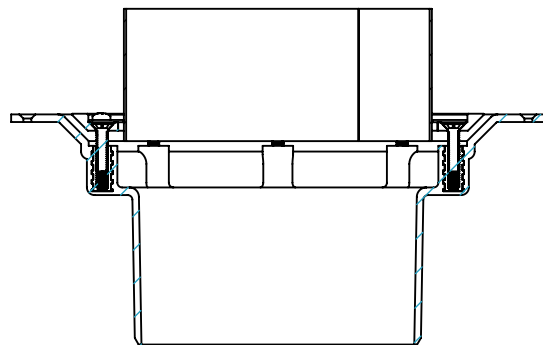

CODE	NAME	DN
3000.122	DownPipe Junction 150x150 non-vented	150x150

SECTION A-A