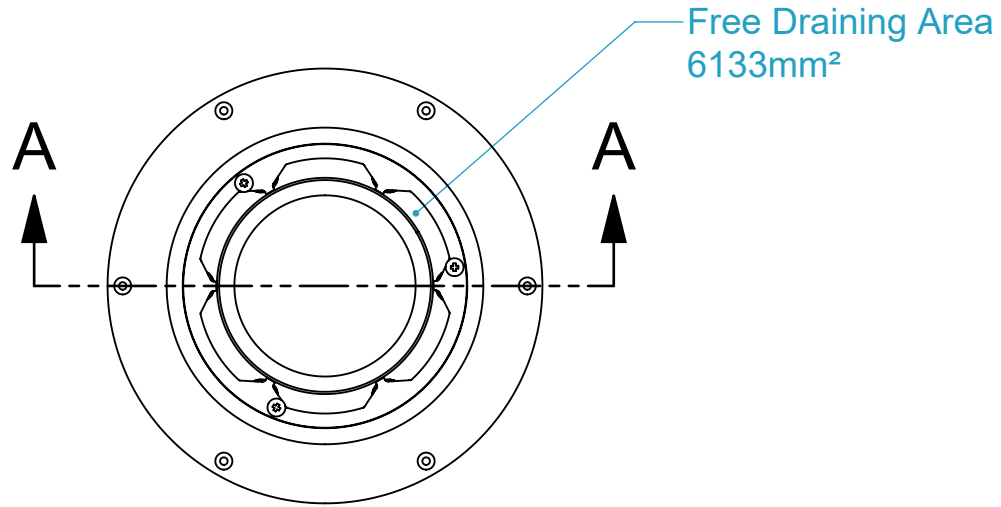

CODE	NAME	DN
3000.119	DownPipe Junction 100x100 vented	100x100

SECTION A-A