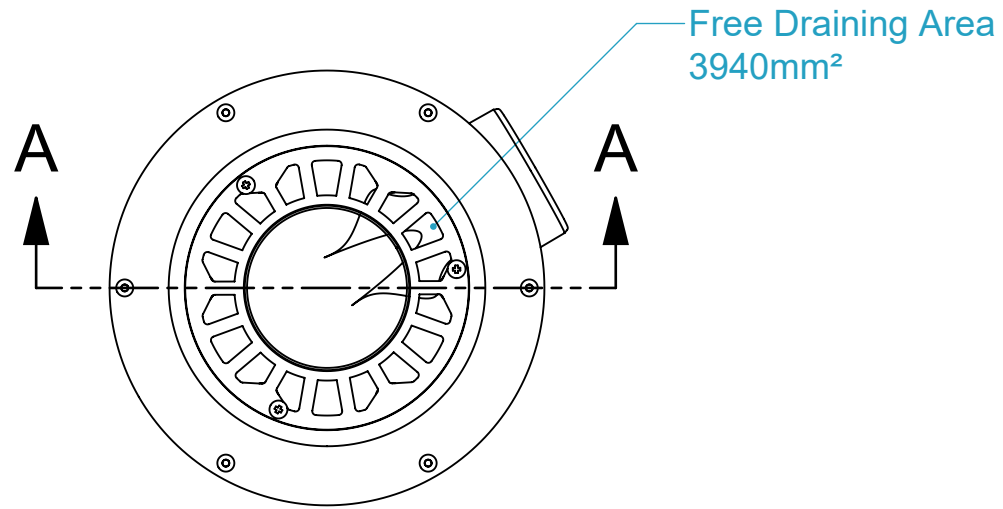

CODE	NAME	DN
3000.115.1	DownPipe Junction 80X80 vented SE	80X80

SECTION A-A