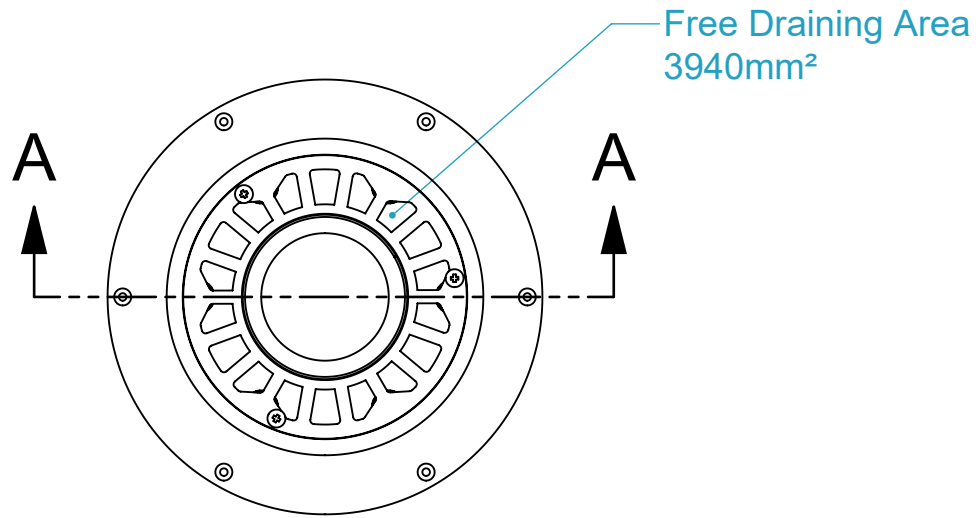

CODE	NAME	DN
3000.115	DownPipe Junction 80x80 vented	80x80

SECTION A-A